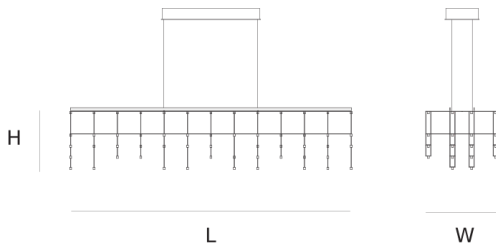

### DIMENSIONS

L 150 cm 59.1 inch  
H 30.5 cm 12 inch  
W 40 cm 15.7 inch

### CANOPY

L 60 cm 23.6 inch  
H 10 cm 3.9 inch  
W 15 cm 5.9 inch