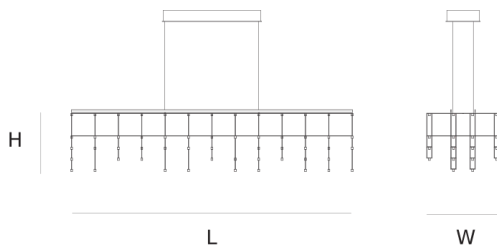

DIMENSIONS

L 150 cm 59.1 inch
H 30.5 cm 12 inch
W 40 cm 15.7 inch

LIGHTSOURCE

135x led E10, 12V/0.33W,
2600K, 3105 LM

FINISH

Nickel ● 11-8348-1E
Brass ● 11-8348-2E
Blackbrass ● 11-8348-4E

TYPE.NR

CANOPY

L 60 cm 23.6 inch
H 10 cm 3.9 inch
W 15 cm 5.9 inch

INCLUDED

Yes

CABLELENGTH

Up to 200 cm 78 inch

| | |
|--------------------|---------------------------|
| TYPE | Suspension |
| STANDARD | |
| OPTIONAL | 3000K or 3500K led. |
| TRANSFORMER/DRIVER | SCPower KVF-12060-TDW |
| DIMMING | leading and trailing edge |
| CLASSIFICATION | UL no IP20 yes |
| ENERGY LABEL | |