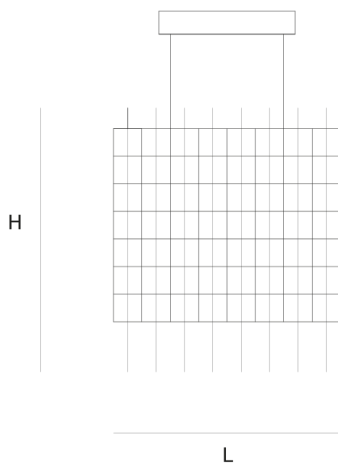

UNIVERSE SQUARE WITH GLASS SUSPENSION by Jan

Pauwels

By adding vertical glass tubes, the Universe Square looks immense by showing myriads of shiny reflecting lights (see model Cosmos Square 100 for the version with led circuit boards)

DIMENSIONS

L 104 cm 40.9 inch
H 85 cm 33.5 inch
W 104 cm 40.9 inch

CANOPY

L 59.5 cm 23.4 inch
H 10 cm 3.9 inch
W 37.5 cm 14.8 inch

CABLELENGTH

Up to 200 cm 78 inch

LIGHTSOURCE

548x led E10, 12V/0.33W,
2600K, 12604 LM

INCLUDED

Yes

KG	KG	
9	45	126x112x110cm
24	25	36x36x85cm

FINISH

Nickel
Brass
Blackbrass

TYPE.NR

11-8370-12
11-8370-12-2
11-8370-12-4

TYPE	Suspension
STANDARD	
OPTIONAL	3000K or 3500K led. No glassbars.
TRANSFORMER/DRIVER	SCPower KVF-12200-TDW
DIMMING	leading and trailing edge
CLASSIFICATION	UL no IP20 yes
ENERGY LABEL	