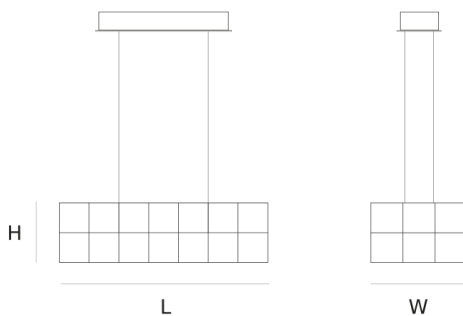

UNIVERSE SQUARE DOUBLE SUSPENSION

by Jan Pauwels

Universe Square is structured but still harmonious. Modular placed E10 light bulbs and tiny metal rods are the only two basic elements of this light fixture. They give the fixture its structure and shape. (see model Cosmos Square for the version with led circuit boards)

DIMENSIONS

L 87.5 cm 34.4 inch
H 25 cm 9.8 inch
W 39.5 cm 15.6 inch

LIGHTSOURCE

96x led E10, 12V/0.33W,
2600K, 2208 LM

FINISH

Nickel  11-8343-1E
Brass  11-8343-2E
Blackbrass  11-8343-4E

TYPE.NR

CANOPY

L 60 cm 23.6 inch
H 6 cm 2.4 inch
W 20 cm 7.9 inch

INCLUDED

Yes

 4  15  97x49x51cm

CABLELENGTH

Up to 200 cm 78 inch

TYPE	Suspension
STANDARD	
OPTIONAL	3000K or 3500K led.
TRANSFORMER/DRIVER	SCPpower KVF-12060-TDW
DIMMING	leading and trailing edge
CLASSIFICATION	UL no IP20 yes
ENERGY LABEL	