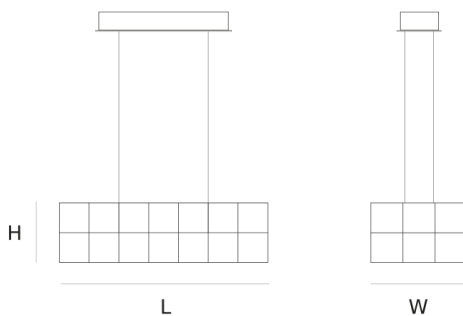

UNIVERSE SQUARE DOUBLE SUSPENSION

by Jan Pauwels

Universe Square is structured but still harmonious. Modular placed E10 light bulbs and tiny metal rods are the only two basic elements of this light fixture. They give the fixture its structure and shape. (see model Cosmos Square for the version with led circuit boards)

DIMENSIONS

L 87.5 cm 34.4 inch
H 25 cm 9.8 inch
W 39.5 cm 15.6 inch

LIGHTSOURCE

96x led E10, 12V/0.33W,
2600K, 2208 LM

FINISH

Nickel  11-8343-1E
Brass  11-8343-2E
Blackbrass  11-8343-4E

TYPE.NR

CANOPY

L 60 cm 23.6 inch
H 6 cm 2.4 inch
W 20 cm 7.9 inch

INCLUDED

Yes

 4  15  97x49x51cm

CABLELENGTH

Up to 200 cm 78 inch

TYPE	Suspension
STANDARD	
OPTIONAL	3000K or 3500K led.
TRANSFORMER/DRIVER	SCPower KVF-12060-TDW
DIMMING	leading and trailing edge
CLASSIFICATION	UL no IP20 yes
ENERGY LABEL	