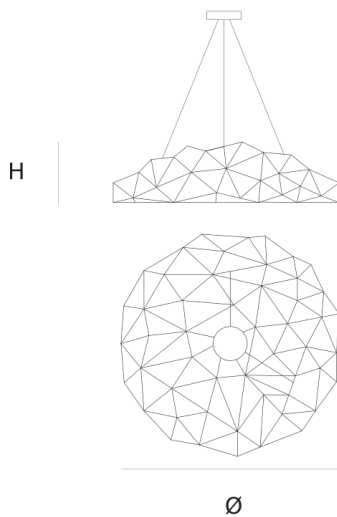

Product data sheet

Date: July 2nd 2026

QUASAR

UNIVERSE DISC

SUSPENSION by Jan Pauwels

The round version of the Universe is available in various sizes and finishes. Every Universe is handmade, the E10 lamps are placed randomly, making every model unique. (see model Cosmos Disc for the version with led circuit boards)

DIMENSIONS

Ø 200 cm 78.7 inch
H 35 cm 13.8 inch

LIGHTSOURCE

150x led E10, 12V/0.33W,
2600K, 3450 LM

FINISH

Nickel  11-8346-1 E
Brass  11-8346-2 E
Blackbrass  11-8346-4 E

TYPE.NR

CANOPY

Ø 20 cm 7.9 inch
H 7.5 cm 3 inch

INCLUDED

Yes

CABLELENGTH

Up to 200 cm 78 inch

 5  65  210x60x225cm

TYPE	Suspension
STANDARD	
OPTIONAL	3000K or 3500K led.
TRANSFORMER/DRIVER	SCPower KVF-12060-TDW
DIMMING	leading and trailing edge
CLASSIFICATION	UL no IP20 yes
ENERGY LABEL	