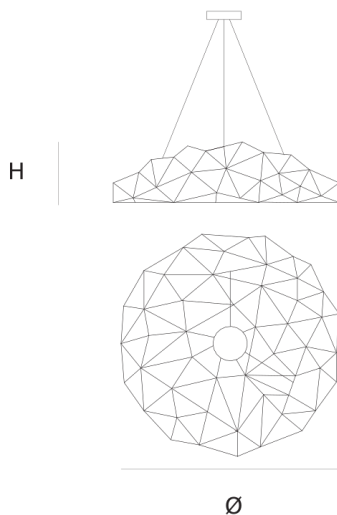

Product data sheet

Date: May 1st 2026

QUASAR

UNIVERSE DISC

SUSPENSION by Jan Pauwels

The round version of the Universe is available in various sizes and finishes. Every Universe is handmade, the E10 lamps are placed randomly, making every model unique. (see model Cosmos Disc for the version with led circuit boards)

DIMENSIONS

Ø 200 cm 78.7 inch
H 35 cm 13.8 inch

CANOPY

Ø 20 cm 7.9 inch
H 7.5 cm 3 inch

CABLELENGTH

Up to 200 cm 78 inch

LIGHTSOURCE

150x led E10, 12V/0.33W,
2600K, 3450 LM