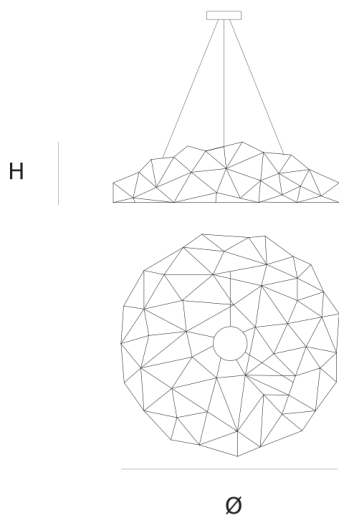

## UNIVERSE DISC

## SUSPENSION by Jan Pauwels

The round version of the Universe is available in various sizes and finishes. Every Universe is handmade, the E10 lamps are placed randomly, making every model unique. (see model Cosmos Disc for the version with led circuit boards)

### DIMENSIONS

Ø 120 cm 47.2 inch  
H 35 cm 13.8 inch

### CANOPY

Ø 20 cm 7.9 inch  
H 6 cm 2.4 inch