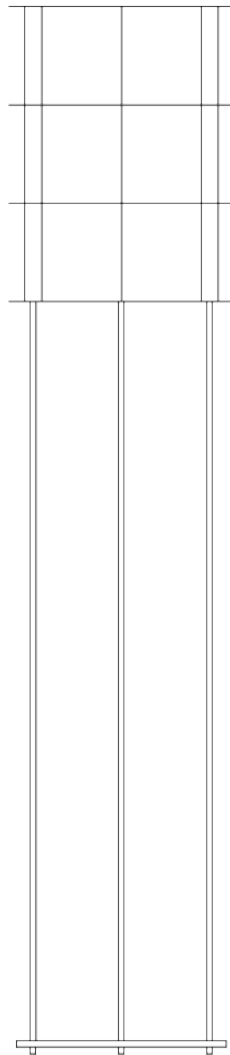

# QUASAR

## TUBE FLOORLAMP by Jan Pauwels

This slim tunnel of light gives a luxurious feeling and will suit every interior.

**DIMENSIONS**  
 Ø 32.2 cm 12.6 inch  
 H 160 cm 63 inch

**LIGHTSOURCE**  
 24x led, 12V/0.6W, 2800K,  
 720 LM, CRI>95

**FINISH**      **TYPE.NF**  
 Nickel  11-9401-1  
 Brass  11-9401-2  
 Blackbrass  11-9401-4

**CANOPY**

**INCLUDED**  
 Yes

**CABLELENGTH**  
 Up to 0 cm 0 inch

H

TYPE	Floorlamp
STANDARD	The frame is completely matt black. Push dimmer included. Nickel, natural brass or blackened natural brass. Brass will turn darker in time and can show stains.
OPTIONAL	Remote control for dimmer.
TRANSFORMER/DRIVER	SCPpower KVF-12030-TDW
DIMMING	leading and trailing edge
CLASSIFICATION	UL no IP20 yes
ENERGY LABEL	