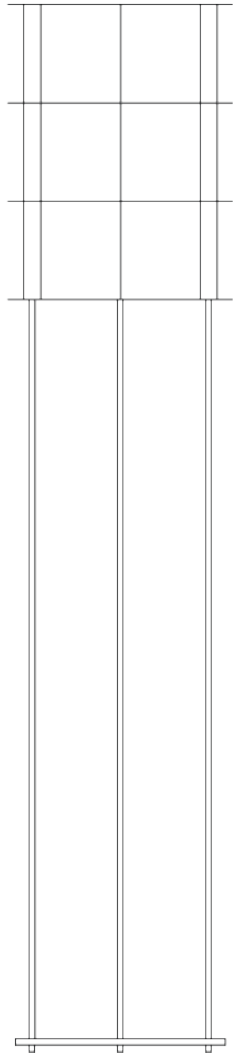

# QUASAR

## TUBE FLOORLAMP by Jan Pauwels

This slim tunnel of light gives a luxurious feeling and will suit every interior.

DIMENSIONS

Ø 32.2 cm 12.6 inch  
H 160 cm 63 inch

CANOPY

CABLELENGTH

Up to 0 cm 0 inch

LIGHTSOURCE

24x led, 12V/0.6W, 2800K,  
720 LM, CRI>95

INCLUDED

Yes

FINISH

Nickel  11-9401-1  
Brass  11-9401-2  
Blackbrass  11-9401-4

TYPE.NF

H

TYPE	Floorlamp
STANDARD	The frame is completely matt black. Push dimmer included. Nickel, natural brass or blackened natural brass. Brass will turn darker in time and can show stains.
OPTIONAL	Remote control for dimmer.
TRANSFORMER/DRIVER	SCPpower KVF-12030-TDW
DIMMING	leading and trailing edge
CLASSIFICATION	UL no IP20 yes
ENERGY LABEL	