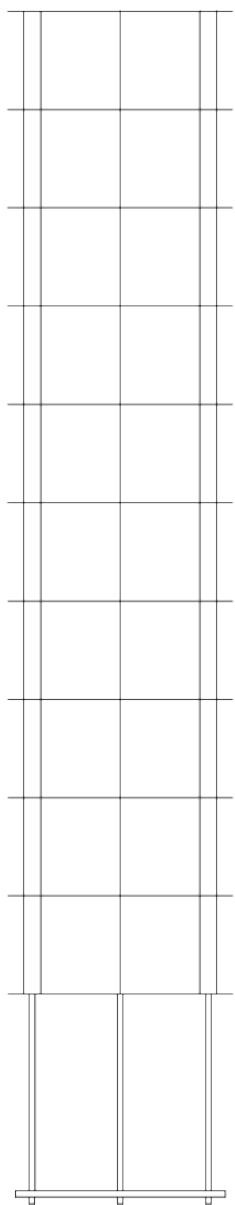

Product data sheet

Date: May 1st 2026

QUASAR

TUBE FLOORLAMP by Jan Pauwels

This slim tunnel of light gives a luxurious feeling and will suit every interior.

DIMENSIONS
 Ø 32.1 cm 12.6 inch
 H 180 cm 70.9 inch

LIGHTSOURCE
 66x led, 12V/0.6W, 2800K,
 1980 LM, CRI>95

FINISH **TYPE.NF**
 Nickel  11-9402-1
 Brass  11-9402-2
 Blackbrass  11-9402-4

CANOPY

INCLUDED

Yes

CABLELENGTH
 Up to 0 cm 0 inch

TYPE

Floorlamp

STANDARD

The frame is completely matt black. Push dimmer included. Nickel, natural brass or blackened natural brass. Brass will turn darker in time and can show stains.

OPTIONAL

Remote control for dimmer.