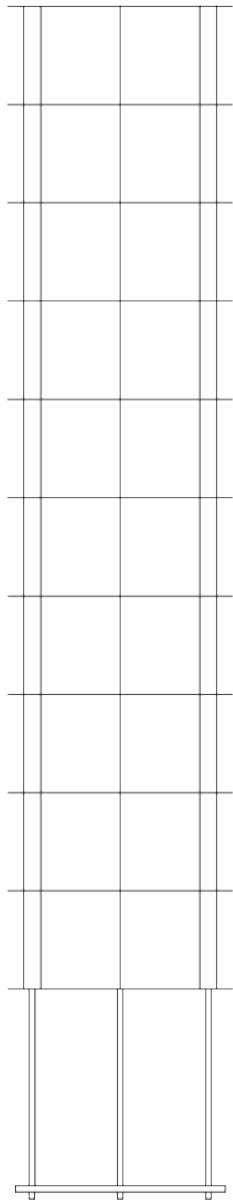

Product data sheet

Date: July 2nd 2026

QUASAR

TUBE FLOORLAMP by Jan Pauwels

This slim tunnel of light gives a luxurious feeling and will suit every interior.

DIMENSIONS

Ø 32.1 cm 12.6 inch
H 180 cm 70.9 inch

CANOPY

CABLELENGTH

Up to 0 cm 0 inch

LIGHTSOURCE

66x led, 12V/0.6W, 2800K,
1980 LM, CRI>95

INCLUDED

Yes

FINISH

Nickel  11-9402-1
Brass  11-9402-2
Blackbrass  11-9402-4

TYPE.NF

TYPE

Floorlamp

STANDARD

The frame is completely matt black. Push dimmer included. Nickel, natural brass or blackened natural brass. Brass will turn darker in time and can show stains.