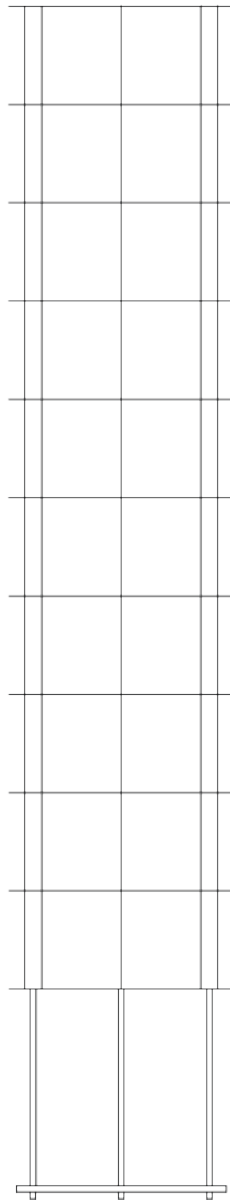

Product data sheet

Date: July 2nd 2026

QUASAR

TUBE FLOORLAMP by Jan Pauwels

This slim tunnel of light gives a luxurious feeling and will suit every interior.

DIMENSIONS
 Ø 32.1 cm 12.6 inch
 H 180 cm 70.9 inch

LIGHTSOURCE
 66x led, 12V/0.6W, 2800K,
 1980 LM, CRI>95

FINISH **TYPE.NF**
 Nickel  11-9402-1
 Brass  11-9402-2
 Blackbrass  11-9402-4

CANOPY

INCLUDED
 Yes

CABLELENGTH
 Up to 0 cm 0 inch

TYPE

Floorlamp

STANDARD

The frame is completely matt black. Push dimmer included. Nickel, natural brass or blackened natural brass. Brass will turn darker in time and can show stains.

OPTIONAL

Remote control for dimmer.

TRANSFORMER/DRIVER