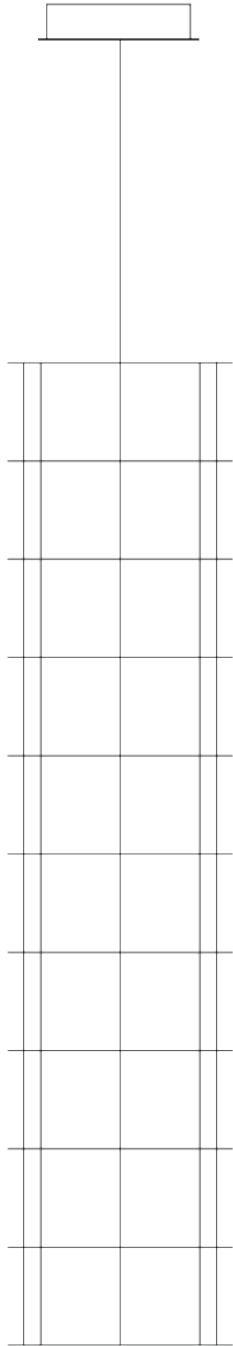

Product data sheet

Date: July 2nd 2026

QUASAR

TUBE SUSPENSION by Jan

Pauwels

This slim tunnel of light gives a luxurious feeling and will suit every interior.

DIMENSIONS

Ø 32.3 cm 12.6 inch
H 150 cm 59.1 inch

CANOPY

Ø 25 cm 7.9 inch
H 7.5 cm 3 inch

CABLELENGTH

Up to 200 cm 78 inch

LIGHTSOURCE

66x led, 12V/0.6W, 2800K,
1980 LM, CRI>95

INCLUDED

Yes

FINISH

Nickel  11-9405-1
Brass  11-9405-2
Blackbrass  11-9405-4

TYPE.NF

TYPE

Suspension

STANDARD

OPTIONAL

2400K.