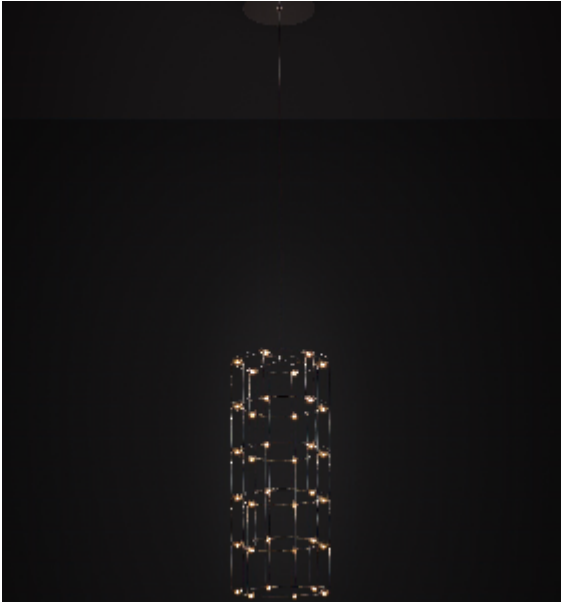

Product data sheet

Date: July 2nd 2026

QUASAR

TUBE SUSPENSION by Jan

Pauwels

This slim tunnel of light gives a luxurious feeling and will suit every interior.

DIMENSIONS

Ø 32.3 cm 12.6 inch
H 150 cm 59.1 inch

CANOPY

Ø 25 cm 7.9 inch
H 7.5 cm 3 inch

CABLELENGTH

Up to 200 cm 78 inch

LIGHTSOURCE

66x led, 12V/0.6W, 2800K,
1980 LM, CRI>95

INCLUDED

Yes

FINISH

Nickel  11-9405-1
Brass  11-9405-2
Blackbrass  11-9405-4

TYPE.NF

TYPE

Suspension

STANDARD

OPTIONAL

2400K.