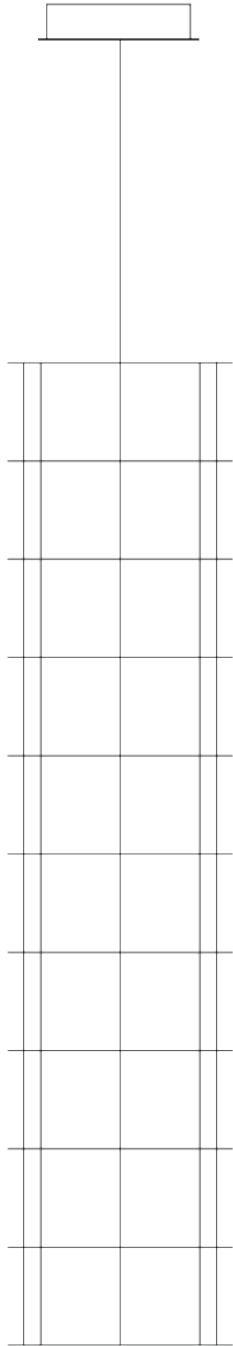

# QUASAR

## TUBE SUSPENSION by Jan

Pauwels

This slim tunnel of light gives a luxurious feeling and will suit every interior.

DIMENSIONS

Ø 32.3 cm 12.6 inch  
H 150 cm 59.1 inch

CANOPY

Ø 25 cm 7.9 inch  
H 7.5 cm 3 inch

CABLELENGTH

Up to 200 cm 78 inch

LIGHTSOURCE

66x led, 12V/0.6W, 2800K,  
1980 LM, CRI>95

INCLUDED

Yes

FINISH

Nickel  11-9405-1  
Brass  11-9405-2  
Blackbrass  11-9405-4