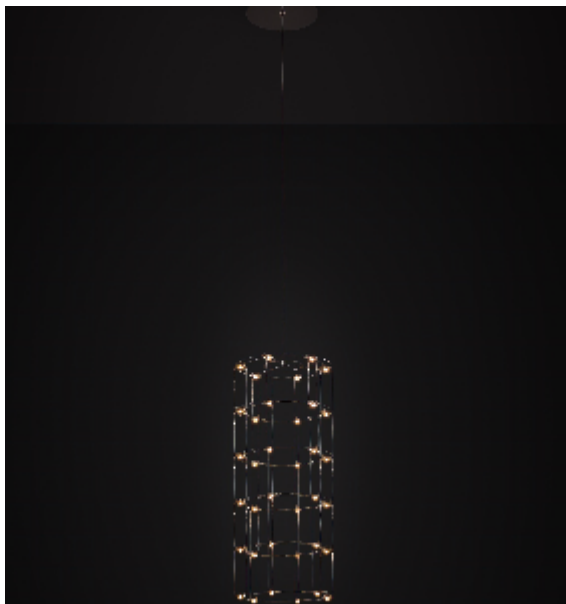

## TUBE SUSPENSION by Jan

Pauwels

This slim tunnel of light gives a luxurious feeling and will suit every interior.

DIMENSIONS

Ø 32.3 cm 12.6 inch  
H 150 cm 59.1 inch

CANOPY

Ø 25 cm 7.9 inch  
H 7.5 cm 3 inch

CABLELENGTH

Up to 200 cm 78 inch

LIGHTSOURCE

66x led, 12V/0.6W, 2800K,  
1980 LM, CRI>95

INCLUDED

Yes

FINISH

Nickel  11-9405-1  
Brass  11-9405-2  
Blackbrass  11-9405-4

TYPE.NF

TYPE	Suspension
STANDARD	
OPTIONAL	2400K.

TRANSFORMER/DRIVER	SCPower KVF-12060-TDW
DIMMING	leading and trailing edge
CLASSIFICATION	UL no IP20 yes
ENERGY LABEL	
YEAR OF DESIGN	2024

---