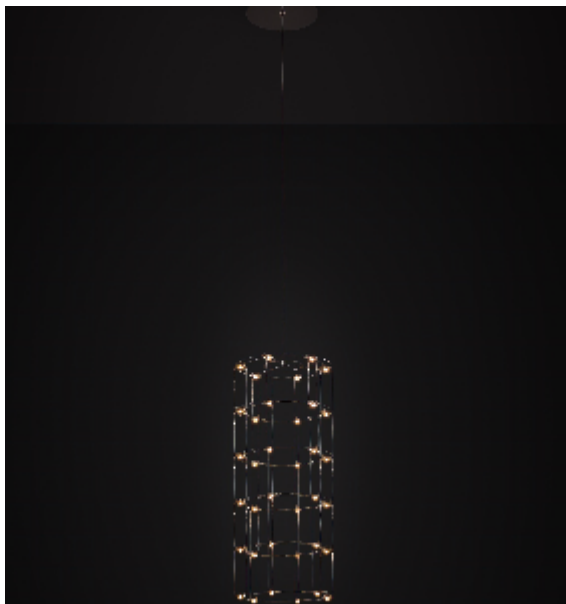

Product data sheet

Date: May 1st 2026

QUASAR

TUBE SUSPENSION by Jan

Pauwels

This slim tunnel of light gives a luxurious feeling and will suit every interior.

DIMENSIONS

Ø 32.2 cm 12.6 inch
 H 75 cm 29.5 inch

CANOPY

Ø 25 cm 7.9 inch
 H 7.5 cm 3 inch

CABLELENGTH

Up to 200 cm 78 inch

LIGHTSOURCE

36x led, 12V/0.6W, 2800K,
 1080 LM, CRI>95

INCLUDED

Yes

FINISH

Nickel  11-9406-1
 Brass  11-9406-2
 Blackbrass  11-9406-4

TYPE.NF

H

TYPE	Suspension
STANDARD	
OPTIONAL	2400K.
TRANSFORMER/DRIVER	SCPower KVF-12030-TDW
DIMMING	leading and trailing edge
CLASSIFICATION	UL no IP20 yes
ENERGY LABEL	
YEAR OF DESIGN	2024