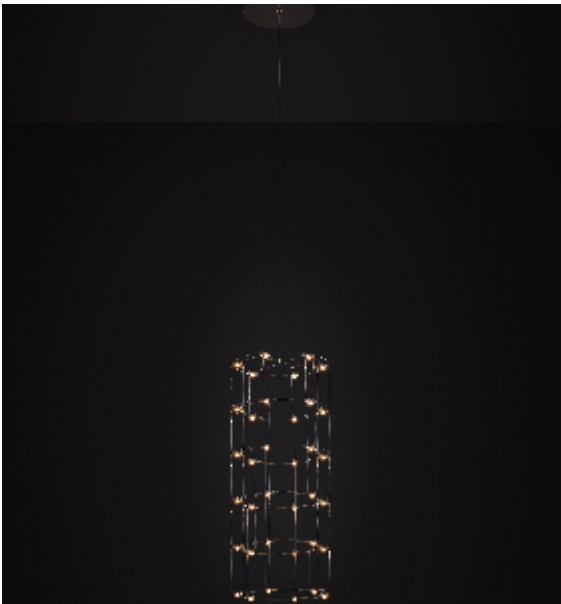

Product data sheet

Date: May 3rd 2026

QUASAR

TUBE SUSPENSION by Jan

Pauwels

This slim tunnel of light gives a luxurious feeling and will suit every interior.

DIMENSIONS

Ø 32.1 cm 12.6 inch
H 45 cm 17.7 inch

CANOPY

Ø 25 cm 7.9 inch
H 7.5 cm 3 inch

CABLELENGTH

Up to 200 cm 78 inch

LIGHTSOURCE

24x led, 12V/0.6W,
2800K, 720 LM, CRI>95

INCLUDED

Yes

FINISH

Nickel  11-9407-1
Brass  119407-2
Blackbrass  11-9407-4

TYPE.NR

H

TYPE

Suspension

STANDARD

OPTIONAL	2400K.
TRANSFORMER/DRIVER	SCPower KVF-12030-TDW
DIMMING	leading and trailing edge
CLASSIFICATION	UL no IP20 yes
ENERGY LABEL	
YEAR OF DESIGN	2024