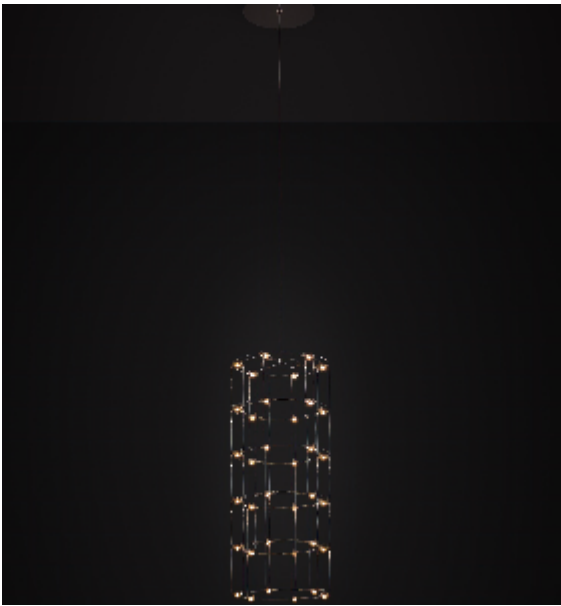

Product data sheet

Date: July 2nd 2026

QUASAR

TUBE SUSPENSION by Jan

Pauwels

This slim tunnel of light gives a luxurious feeling and will suit every interior.

DIMENSIONS

Ø 32.1 cm 12.6 inch
H 45 cm 17.7 inch

CANOPY

Ø 25 cm 7.9 inch
H 7.5 cm 3 inch

CABLELENGTH

Up to 200 cm 78 inch

LIGHTSOURCE

24x led, 12V/0.6W,
2800K, 720 LM, CRI>95

INCLUDED

Yes

FINISH

Nickel  11-9407-1
Brass  119407-2
Blackbrass  11-9407-4

TYPE.NR

H

TYPE

Suspension

STANDARD

OPTIONAL	2400K.
TRANSFORMER/DRIVER	SCPower KVF-12030-TDW
DIMMING	leading and trailing edge
CLASSIFICATION	UL no IP20 yes
ENERGY LABEL	
YEAR OF DESIGN	2024