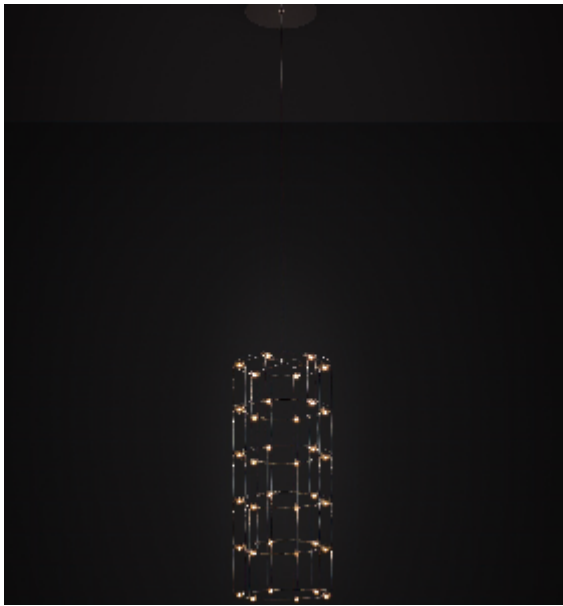

## TUBE SUSPENSION by Jan

Pauwels

This slim tunnel of light gives a luxurious feeling and will suit every interior.

### DIMENSIONS

Ø 32.1 cm 12.6 inch  
H 45 cm 17.7 inch

### CANOPY

Ø 25 cm 7.9 inch  
H 7.5 cm 3 inch