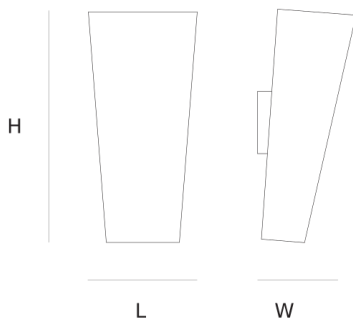

Product data sheet

Date: July 2nd 2026

QUASAR

TOSCANA WALL-LAMP

by Mies/van Gessel

Inspired by the Tuscan roof tiles. Beautiful as they are, only now in casted aluminium or bronze. Available in two sizes.

DIMENSIONS

L 25 cm 9.8 inch
H 60 cm 23.6 inch

LIGHTSOURCE

1x E27 70W*

FINISH

Aluminium
polished
Bronze

TYPE.NR

● 11-702
● 11-712

CANOPY

INCLUDED
No

CABLELENGTH

Up to 0 cm 0 inch

KG KG
5 6 80x30x25cm

TYPE	Wall-lamp
STANDARD	The fixture is supplied without a lamp.
OPTIONAL	
TRANSFORMER/DRIVER	n/a
DIMMING	depending the lightbulb
CLASSIFICATION	UL no IP20 yes
ENERGY LABEL	n/a