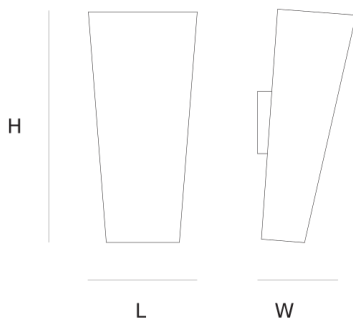

CABLELENGTH

Up to 0 cm 0 inch

TYPE	Wall-lamp
STANDARD	The fixture is supplied without a lamp.
OPTIONAL	
TRANSFORMER/DRIVER	n/a
DIMMING	depending the lightbulb
CLASSIFICATION	UL no IP20 yes
ENERGY LABEL	n/a