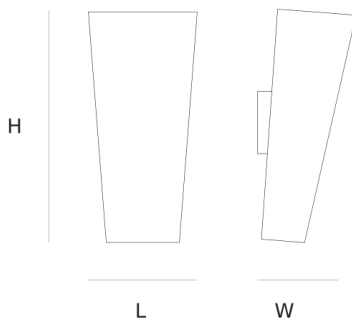

L 20 cm 7.9 inch
H 42 cm 16.5 inch

LIGHTSOURCE

1x E27 70W*

FINISH

Aluminium
polished
Bronze

TYPE.NR

● 11-700
● 11-711

CANOPY

INCLUDED

No

CABLELENGTH

Up to 0 cm 0 inch

KG KG
2 3 60x30x25cm

TYPE	Wall-lamp
STANDARD	The fixture is supplied without a lamp.
OPTIONAL	
TRANSFORMER/DRIVER	n/a
DIMMING	depending the lightbulb
CLASSIFICATION	UL no IP20 yes
ENERGY LABEL	n/a