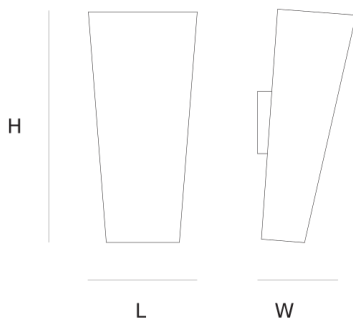

CABLELENGTH

Up to 0 cm 0 inch

KG KG
2 3 60x30x25cm

TYPE	Wall-lamp
STANDARD	The fixture is supplied without a lamp.
OPTIONAL	
TRANSFORMER/DRIVER	n/a
DIMMING	depending the lightbulb
CLASSIFICATION	UL no IP20 yes
ENERGY LABEL	n/a