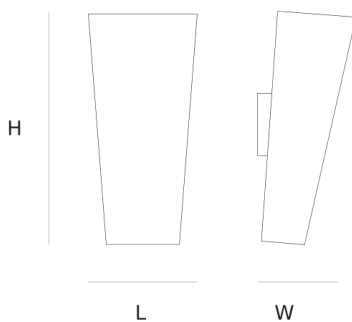

CABLELENGTH

Up to 0 cm 0 inch

TYPE	Wall-lamp
STANDARD	The fixture is supplied without a lamp.
OPTIONAL	
TRANSFORMER/DRIVER	n/a
DIMMING	depending the lightbulb
CLASSIFICATION	UL no IP20 yes
ENERGY LABEL	n/a