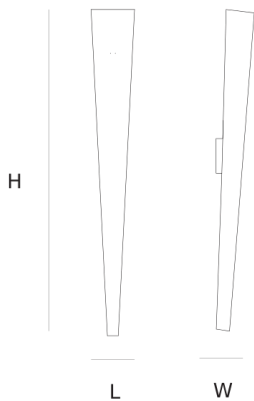

L 20 cm 7.9 inch
H 150 cm 59.1 inch

LIGHTSOURCE

2x E27 70W*

FINISH

Aluminium
polished

TYPE.NR

14-1480

CANOPY

INCLUDED

No

CABLELENGTH

Up to 0 cm 0 inch

12 12.5 30x30x170cm

TYPE	Wall-lamp
STANDARD	The fixture is supplied without a lamp.
OPTIONAL	
TRANSFORMER/DRIVER	n/a
DIMMING	depending the lightbulb
CLASSIFICATION	UL no IP20 yes
ENERGY LABEL	n/a