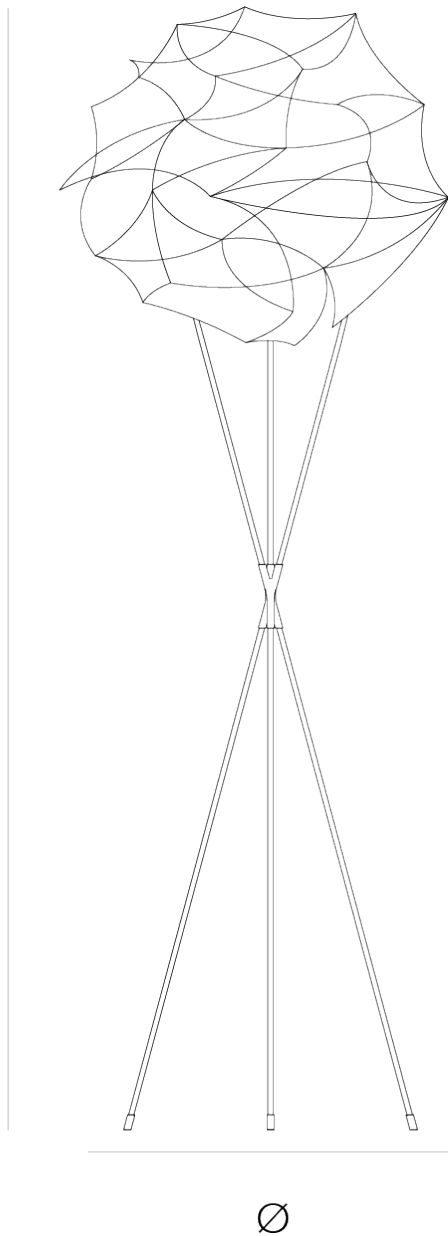

Product data sheet

Date: May 1st 2026

QUASAR

TESS GLOBE FLOORLAMP

by Jan Pauwels

As an extension of the Tess Globe series. A very subtle frame is carrying the light sculpture without affecting its unique appearance. Perfect in an open space, in front of a wall or in a corner.

DIMENSIONS

Ø 60 cm 23.6 inch
 H 180 cm 70.9 inch

CANOPY

CABLELENGTH

Up to 0 cm 0 inch

LIGHTSOURCE

30x led, 12V/0.6W, 2800K,
 900 LM, CRI>95

INCLUDED