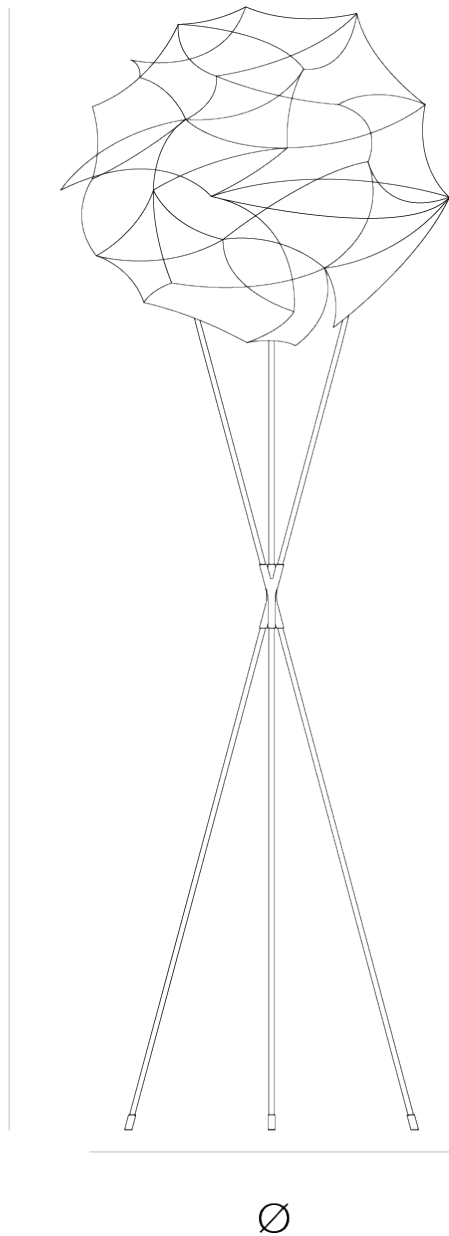

Product data sheet

Date: July 1st 2026

QUASAR

TESS GLOBE FLOORLAMP

by Jan Pauwels

As an extension of the Tess Globe series. A very subtle frame is carrying the light sculpture without affecting its unique appearance. Perfect in an open space, in front of a wall or in a corner.

DIMENSIONS

Ø 60 cm 23.6 inch
 H 180 cm 70.9 inch

CANOPY

CABLELENGTH

Up to 0 cm 0 inch

LIGHTSOURCE

30x led, 12V/0.6W, 2800K,
 900 LM, CRI>95

INCLUDED