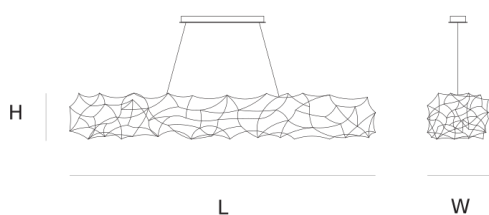

Product data sheet

Date: July 1st 2026

QUASAR

TESS SUSPENSION by Jan Pauwels

The floating curved satellite is both elegant and organized. LED circuit boards and tiny metal rods are giving this lamp its structure and shape. 2/3 of the lights goes down and 1/3 goes up.

DIMENSIONS

L 200 cm 78.7 inch
H 30 cm 11.8 inch
W 40 cm 15.7 inch

CANOPY

L 54 cm 21.3 inch
H 4.5 cm 1.8 inch
W 10 cm 3.9 inch

CABLELENGTH

Up to 200 cm 78 inch

LIGHTSOURCE

5x led, 12V/0.6W,
2800K, 1530 LM, CRI>95

INCLUDED

Yes

2	5	200x65x50cm
2.5	3	60x30x25cm

FINISH

Nickel  11-9312
Brass  11-9312-2
Blackbrass  11-9312-4

TYPE.NR

TYPE	Suspension
STANDARD	Black canopy with cover plate in matching colour of the fixture. Leading and trailing edge dimmable. Nickel, natural brass, blackened natural brass. Brass will turn darker in time and can show stains.
OPTIONAL	
TRANSFORMER/DRIVER	SCPpower KVF-12060-TDW
DIMMING	leading and trailing edge
CLASSIFICATION	UL no IP20 yes