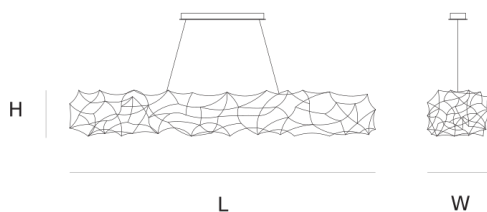

Product data sheet

Date: May 1st 2026

QUASAR

TESS SUSPENSION by Jan Pauwels

The floating curved satellite is both elegant and organized. LED circuit boards and tiny metal rods are giving this lamp its structure and shape. 2/3 of the lights goes down and 1/3 goes up.

DIMENSIONS

L 200 cm 78.7 inch
H 30 cm 11.8 inch
W 40 cm 15.7 inch

CANOPY

L 54 cm 21.3 inch
H 4.5 cm 1.8 inch
W 10 cm 3.9 inch

CABLELENGTH

Up to 200 cm 78 inch

LIGHTSOURCE

5x led, 12V/0.6W,
2800K, 1530 LM, CRI>95

INCLUDED

Yes

2	5	200x65x50cm
2.5	3	60x30x25cm

FINISH

Nickel  11-9312
Brass  11-9312-2
Blackbrass  11-9312-4

TYPE.NR

TYPE	Suspension
STANDARD	Black canopy with cover plate in matching colour of the fixture. Leading and trailing edge dimmable. Nickel, natural brass, blackened natural brass. Brass will turn darker in time and can show stains.
OPTIONAL	
TRANSFORMER/DRIVER	SCPpower KVF-12060-TDW
DIMMING	leading and trailing edge
CLASSIFICATION	UL no IP20 yes