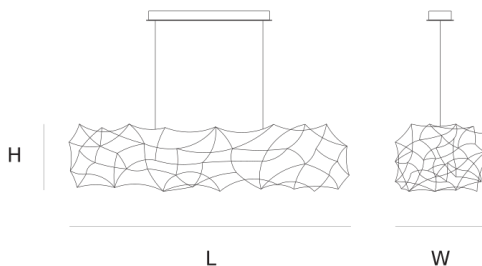

Product data sheet

Date: July 1st 2026

QUASAR

TESS SUSPENSION by Jan Pauwels

The floating curved satellite is both elegant and organized. LED circuit boards and tiny metal rods are giving this lamp its structure and shape. 2/3 of the lights goes down and 1/3 goes up.

DIMENSIONS

L 125 cm 49.2 inch
H 30 cm 11.8 inch
W 40 cm 15.7 inch

LIGHTSOURCE

32x led, 12V/0.6W,
2800K, 960 LM, CRI>95

FINISH

Nickel  11-9310
Brass  11-9310-2
Blackbrass  11-9310-4

TYPE.NR

CANOPY

L 54 cm 21.3 inch
H 4.5 cm 1.8 inch
W 10 cm 3.9 inch

INCLUDED

Yes

 1.5	 5	
2.5	3	60x30x25cm

CABLELENGTH

Up to 200 cm 78 inch

TYPE	Suspension
STANDARD	Black canopy with cover plate in matching colour of the fixture. Leading and trailing edge dimmable. Nickel, natural brass, blackened natural brass. Brass will turn darker in time and can show stains.
OPTIONAL	
TRANSFORMER/DRIVER	SCPpower KVF-12030-TDW
DIMMING	leading and trailing edge
CLASSIFICATION	UL no IP20 yes