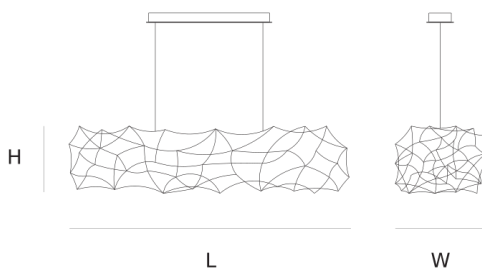

CABLELENGTH

Up to 200 cm 78 inch

TYPE	Suspension
STANDARD	Black canopy with cover plate in matching colour of the fixture. Leading and trailing edge dimmable. Nickel, natural brass, blackened natural brass. Brass will turn darker in time and can show stains.
OPTIONAL	
TRANSFORMER/DRIVER	SCPpower KVF-12030-TDW
DIMMING	leading and trailing edge
CLASSIFICATION	UL no IP20 yes