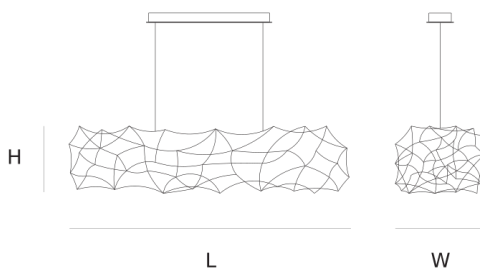

Product data sheet

Date: July 1st 2026

QUASAR

TESS SUSPENSION by Jan Pauwels

The floating curved satellite is both elegant and organized. LED circuit boards and tiny metal rods are giving this lamp its structure and shape. 2/3 of the lights goes down and 1/3 goes up.

DIMENSIONS

L 125 cm 49.2 inch
H 30 cm 11.8 inch
W 40 cm 15.7 inch

LIGHTSOURCE

32x led, 12V/0.6W,
2800K, 960 LM, CRI>95

FINISH

Nickel  11-9310
Brass  11-9310-2
Blackbrass  11-9310-4

TYPE.NR

CANOPY

L 54 cm 21.3 inch
H 4.5 cm 1.8 inch
W 10 cm 3.9 inch

INCLUDED

Yes

 1.5	 5	
2.5	3	60x30x25cm

CABLELENGTH

Up to 200 cm 78 inch

TYPE	Suspension
STANDARD	Black canopy with cover plate in matching colour of the fixture. Leading and trailing edge dimmable. Nickel, natural brass, blackened natural brass. Brass will turn darker in time and can show stains.
OPTIONAL	
TRANSFORMER/DRIVER	SCPpower KVF-12030-TDW
DIMMING	leading and trailing edge
CLASSIFICATION	UL no IP20 yes