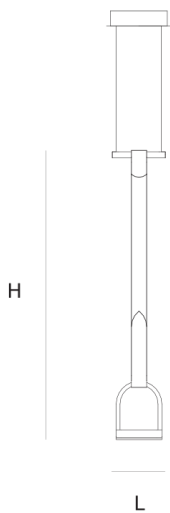

Product data sheet

Date: June 28th 2026

QUASAR

STIRRUP SUSPENSION by

Studio Sybille

The designer was inspired by studfarms & horses. The LED lightsource has been integrated into an abstract Stirrup made of leather and aluminium

DIMENSIONS

L 12 cm 4.7 inch
H 75 cm 29.5 inch

CANOPY

Ø 17 cm 6.7 inch
H 5 cm 2 inch

CABLELENGTH

Up to 200 cm 78 inch

LIGHTSOURCE

1x led, 7W, 2700K, 500
LM

INCLUDED

Yes

FINISH

Black
Brown

TYPE.NR

14-3100
14-3101

TYPE	Suspension
STANDARD	Black canopy with chrome cover plate.
OPTIONAL	
TRANSFORMER/DRIVER	Minidim 1-12VA, 350/700mA
DIMMING	trailing edge
CLASSIFICATION	UL no IP20 yes
ENERGY LABEL	led integrated A / A+ / A++