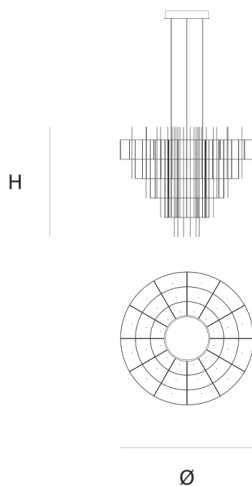

Product data sheet

Date: May 1st 2026

QUASAR

SPY SUSPENSION by Jan Pauwels

The luxurious atmosphere of the past in a new configuration. Symmetrical circles in a conical shape. The circuit boards have leds on both sides. 2/3 of the light goes down and 1/3 goes up.

DIMENSIONS

Ø 100 cm 39.4 inch
H 85 cm 33.5 inch

CANOPY

Ø 35.5 cm 13.9 inch
H 6.5 cm 2.6 inch

CABLELENGTH

Up to 200 cm 78 inch

LIGHTSOURCE

168x led, 12V/0.6W,
2800K, 5040 LM, CRI>95

INCLUDED

Yes

 6  63  110x110x80cm

FINISH

Nickel
Brass
Blackbrass

TYPE.NR

 11-9300
 11-9300-2
 11-9300-4

TYPE	Suspension
STANDARD	Black canopy with cover plate in matching colour of the fixture. Leading and trailing edge dimmable. Nickel, natural brass, blackened natural brass. Brass will turn darker in time and can show stains.
OPTIONAL	2400K.
TRANSFORMER/DRIVER	SCPpower KVF-12100-TDW
DIMMING	leading and trailing edge
CLASSIFICATION	UL no IP20 yes