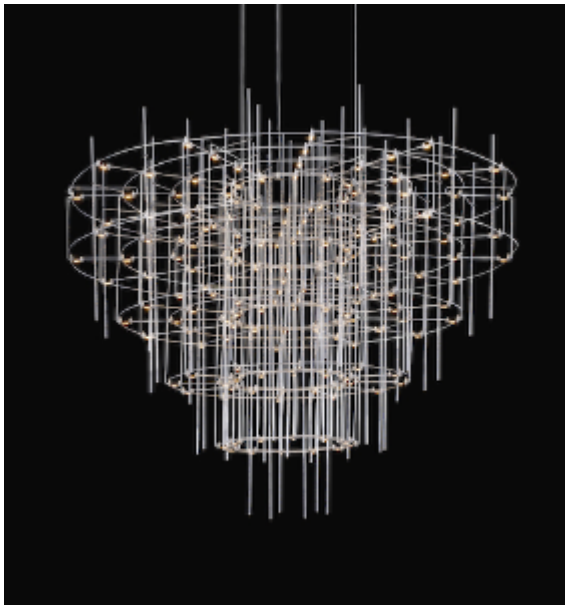

Product data sheet

Date: May 1st 2026

QUASAR

SPY SUSPENSION by Jan Pauwels

The luxurious atmosphere of the past in a new configuration. Symmetrical circles in a conical shape. The circuit boards have leds on both sides. 2/3 of the light goes down and 1/3 goes up.

DIMENSIONS

Ø 80 cm 31.5 inch
H 72.5 cm 28.5 inch

CANOPY

Ø 35.5 cm 13.9 inch
H 6.5 cm 2.6 inch

CABLELENGTH

Up to 200 cm 78 inch

LIGHTSOURCE

108x led, 12V/0.6W,
2800K, 3240 LM, CRI>95

INCLUDED

Yes

FINISH

Nickel  11-9303
Brass  11-9303-2
Blackbrass  11-9303-4

TYPE.NR

TYPE	Suspension
STANDARD	Black canopy with cover plate in matching colour of the fixture. Leading and trailing edge dimmable. Nickel, natural brass, blackened natural brass. Brass will turn darker in time and can show stains.
OPTIONAL	2400K.
TRANSFORMER/DRIVER	SCPpower KVF-12100-TDW
DIMMING	leading and trailing edge
CLASSIFICATION	UL no IP20 yes