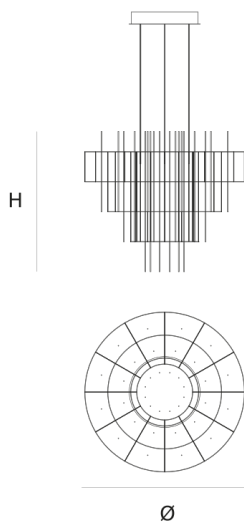

Product data sheet

Date: May 1st 2026

QUASAR

SPY SUSPENSION by Jan Pauwels

The luxurious atmosphere of the past in a new configuration. Symmetrical circles in a conical shape. The circuit boards have leds on both sides. 2/3 of the light goes down and 1/3 goes up.

DIMENSIONS

Ø 80 cm 31.5 inch
H 72.5 cm 28.5 inch

CANOPY

Ø 35.5 cm 13.9 inch
H 6.5 cm 2.6 inch

CABLELENGTH

Up to 200 cm 78 inch

LIGHTSOURCE

108x led, 12V/0.6W,
2800K, 3240 LM, CRI>95

INCLUDED

Yes

FINISH

Nickel  11-9303
Brass  11-9303-2
Blackbrass  11-9303-4

TYPE.NR

TYPE	Suspension
STANDARD	Black canopy with cover plate in matching colour of the fixture. Leading and trailing edge dimmable. Nickel, natural brass, blackened natural brass. Brass will turn darker in time and can show stains.
OPTIONAL	2400K.
TRANSFORMER/DRIVER	SCPpower KVF-12100-TDW
DIMMING	leading and trailing edge
CLASSIFICATION	UL no IP20 yes