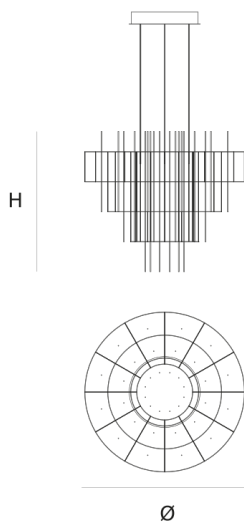

### DIMENSIONS

Ø 80 cm 31.5 inch  
H 72.5 cm 28.5 inch

### CANOPY

Ø 35.5 cm 13.9 inch  
H 6.5 cm 2.6 inch