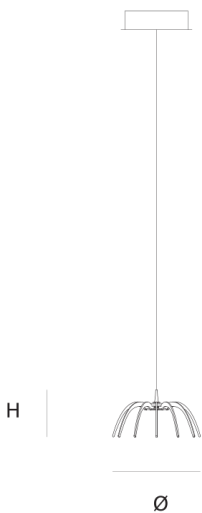

Product data sheet

Date: May 5th 2026

QUASAR

SPICA SUSPENSION by Jos

Muller

Springtime. Light and colourful transparent shades floating in the air.

DIMENSIONS

Ø 20 cm 7.9 inch
H 15 cm 5.9 inch

CANOPY

Ø 17 cm 6.7 inch
H 5 cm 2 inch

CABLELENGTH

Up to 200 cm 78 inch

LIGHTSOURCE

1x led, 2.5W, 2700K, 200
LM

INCLUDED

Yes

TYPE.NR

TYPE	Suspension
STANDARD	Black canopy with cover plate in matching colour of the fixture. Leading and trailing edge dimmable. Nickel, natural brass, blackened natural brass. Brass will turn darker in time and can show stains.
OPTIONAL	Driver to place behind the ceiling for up to 3 Spica fixtures. (trailing edge dimmable) Cable blocker.
TRANSFORMER/DRIVER	Minidim 1-12VA, 350/700mA
DIMMING	trailing edge
CLASSIFICATION	UL no IP20 yes