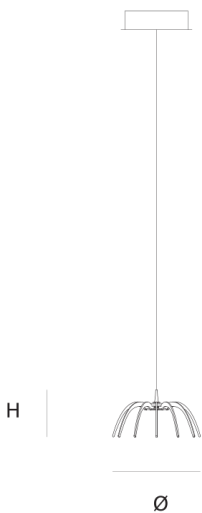

Product data sheet

Date: July 1st 2026

QUASAR

SPICA SUSPENSION by Jos

Muller

Springtime. Light and colourful transparent shades floating in the air.

DIMENSIONS

Ø 20 cm 7.9 inch
H 15 cm 5.9 inch

CANOPY

Ø 17 cm 6.7 inch
H 5 cm 2 inch

CABLELENGTH

Up to 200 cm 78 inch

LIGHTSOURCE

1x led, 2.5W, 2700K, 200
LM

INCLUDED

Yes

TYPE	Suspension
STANDARD	Black canopy with cover plate in matching colour of the fixture. Leading and trailing edge dimmable. Nickel, natural brass, blackened natural brass. Brass will turn darker in time and can show stains.
OPTIONAL	Driver to place behind the ceiling for up to 3 Spica fixtures. (trailing edge dimmable) Cable blocker.
TRANSFORMER/DRIVER	Minidim 1-12VA, 350/700mA
DIMMING	trailing edge
CLASSIFICATION	UL no IP20 yes