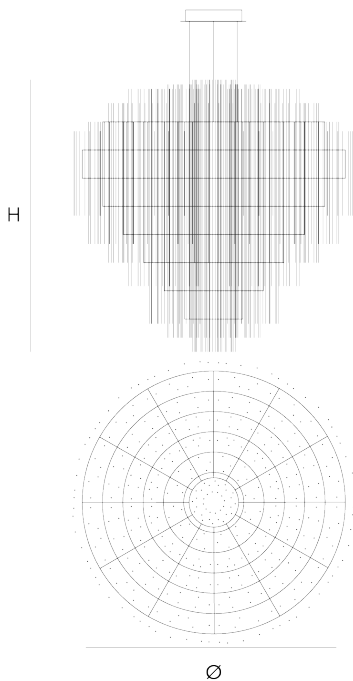

DIMENSIONS

Ø 150 cm 59.1 inch
H 145 cm 57.1 inch

LIGHTSOURCE

384x led, 12V/0.6W,
2800K, 11520 LM

FINISH

Nickel 11-9354-1
Brass 11-9354-2
Blackbrass 11-9354-4

TYPE.NR

CANOPY

Ø 35 cm 13.8 inch
H 6 cm 2.4 inch

INCLUDED

Yes

CABLELENGTH

Up to 200 cm 78 inch

TYPE Suspension

STANDARD

OPTIONAL 2400K or 3000K led.

TRANSFORMER/DRIVER

DIMMING

CLASSIFICATION UL
IP20

ENERGY LABEL