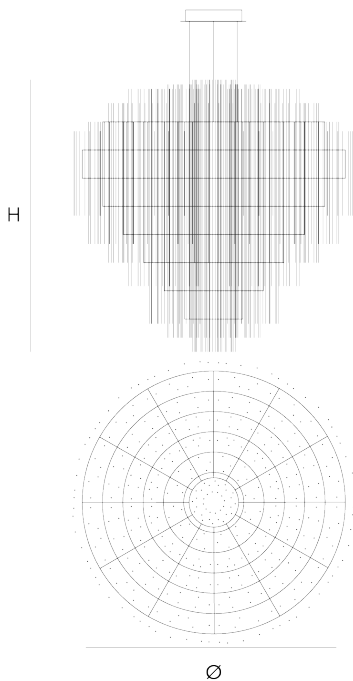

Product data sheet

Date: July 1st 2026

QUASAR

SKYFALL SUSPENSION

by Jan Pauwels

Imagine looking up at the stars through raindrops that are frozen in time. The metal rods and the tiny sparkling glass tubes create this cosmic sculpture.

DIMENSIONS

Ø 150 cm 59.1 inch
H 145 cm 57.1 inch

LIGHTSOURCE

384x led, 12V/0.6W,
2800K, 11520 LM

FINISH

Nickel  11-9354-1
Brass  11-9354-2
Blackbrass  11-9354-4

TYPE.NR

CANOPY

Ø 35 cm 13.8 inch
H 6 cm 2.4 inch

INCLUDED

Yes

CABLELENGTH

Up to 200 cm 78 inch

TYPE Suspension

STANDARD

OPTIONAL 2400K or 3000K led.