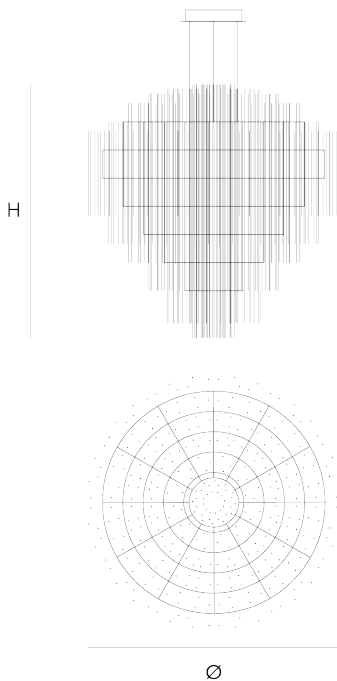

Product data sheet

Date: July 1st 2026

QUASAR

SKYFALL SUSPENSION

by Jan Pauwels

Imagine looking up at the stars through raindrops that are frozen in time. The metal rods and the tiny sparkling glass tubes create this cosmic sculpture.

DIMENSIONS

Ø 130 cm 51.2 inch
H 135 cm 53.1 inch

LIGHTSOURCE

288x led, 12V/0.6W,
2800K, 7560 LM

FINISH

Nickel  11-9353-1
Brass  11-9353-2
Blackbrass  11-9353-4

TYPE.NR

CANOPY

Ø 35 cm 13.8 inch
H 6 cm 2.4 inch

INCLUDED

Yes

CABLELENGTH

Up to 200 cm 78 inch

TYPE Suspension

STANDARD

OPTIONAL 2400K or 3000K led.