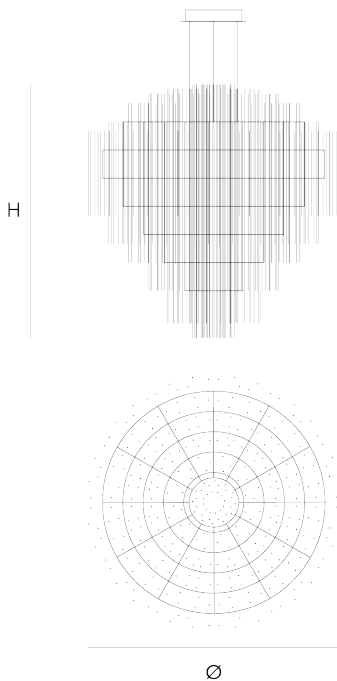

Product data sheet

Date: July 1st 2026

QUASAR

SKYFALL SUSPENSION

by Jan Pauwels

Imagine looking up at the stars through raindrops that are frozen in time. The metal rods and the tiny sparkling glasstubes create this cosmic sculpture.

DIMENSIONS

Ø 130 cm 51.2 inch
H 135 cm 53.1 inch

LIGHTSOURCE

288x led, 12V/0.6W,
2800K, 7560 LM

FINISH

Nickel  11-9353-1
Brass  11-9353-2
Blackbrass  11-9353-4

TYPE.NR

CANOPY

Ø 35 cm 13.8 inch
H 6 cm 2.4 inch

INCLUDED

Yes

CABLELENGTH

Up to 200 cm 78 inch

TYPE Suspension

STANDARD

OPTIONAL 2400K or 3000K led.