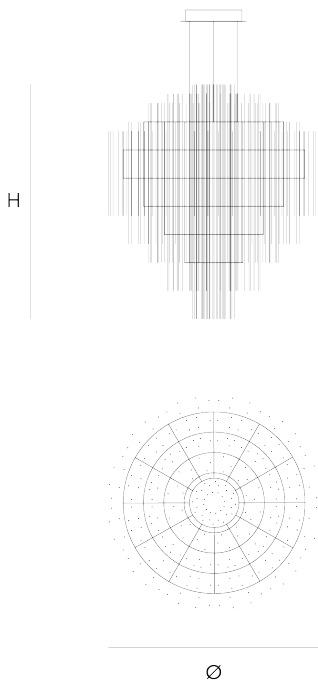

Product data sheet

Date: July 1st 2026

QUASAR

SKYFALL SUSPENSION

by Jan Pauwels

Imagine looking up at the stars through raindrops that are frozen in time. The metal rods and the tiny sparkling glasstubes create this cosmic sculpture.

DIMENSIONS

Ø 110 cm 43.3 inch
H 125 cm 49.2 inch

LIGHTSOURCE

204x led, 12V/0.6W,
2800K, 6120 LM

FINISH

Nickel  11-9352-1
Brass  11-9352-2
Blackbrass  11-9352-4

TYPE.NR

CANOPY

Ø 35 cm 13.8 inch
H 6 cm 2.4 inch

INCLUDED

Yes

CABLELENGTH

Up to 200 cm 78 inch

TYPE Suspension

STANDARD

OPTIONAL 2400K or 3000K led.