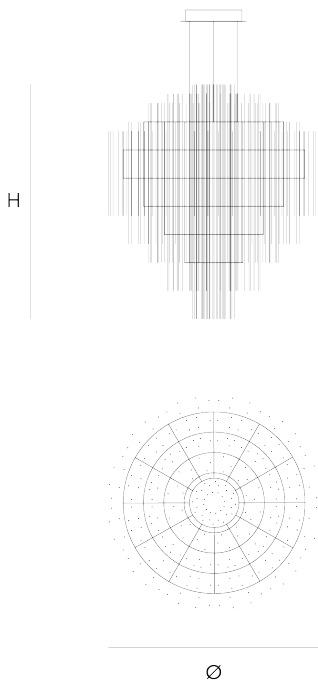

Product data sheet

Date: May 3rd 2026

QUASAR

SKYFALL SUSPENSION

by Jan Pauwels

Imagine looking up at the stars through raindrops that are frozen in time. The metal rods and the tiny sparkling glasstubes create this cosmic sculpture.

DIMENSIONS

Ø 110 cm 43.3 inch
H 125 cm 49.2 inch

LIGHTSOURCE

204x led, 12V/0.6W,
2800K, 6120 LM

FINISH

Nickel  11-9352-1
Brass  11-9352-2
Blackbrass  11-9352-4

TYPE.NR

CANOPY

Ø 35 cm 13.8 inch
H 6 cm 2.4 inch

INCLUDED

Yes

CABLELENGTH

Up to 200 cm 78 inch

TYPE Suspension

STANDARD

OPTIONAL 2400K or 3000K led.