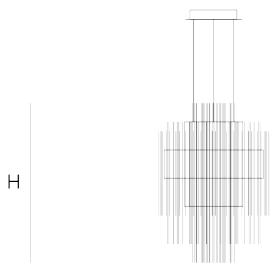

Product data sheet

Date: May 1st 2026

QUASAR

SKYFALL SUSPENSION

by Jan Pauwels

Imagine looking up at the stars through raindrops that are frozen in time. The metal rods and the tiny sparkling glass tubes create this cosmic sculpture.

DIMENSIONS

Ø 70 cm 27.6 inch
H 85 cm 33.5 inch

LIGHTSOURCE

72x led, 12V/0.6W,
2800K, 2160 LM

FINISH

Nickel  11-9351-1
Brass  11-9351-2
Blackbrass  11-9351-4

TYPE.NR

CANOPY

Ø 30 cm 11.8 inch
H 5 cm 2 inch

INCLUDED

Yes

CABLELENGTH

Up to 200 cm 78 inch

Ø

TYPE	Suspension
STANDARD	
OPTIONAL	2400K or 3000K led.
TRANSFORMER/DRIVER	
DIMMING	
CLASSIFICATION	UL IP20
ENERGY LABEL	

Quasar Holland BV®