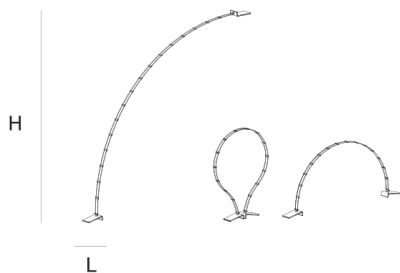

Product data sheet

Date: May 1st 2026

QUASAR

RAVEN TABLELAMP by Jan

Pauwels

A rollercoaster of light, create your favourite ride. The fixture is flexible and has magnets on both ends. Place it on the 2 black painted bases or stick it on a steel underground. The fixture is supplied with a 220V USB plug. If you prefer to use Raven on places without electricity you can use any type of powerbank.

DIMENSIONS

L 3 cm 1.2 inch
H 175 cm 68.9 inch

LIGHTSOURCE

16x led, 5V/0.4W, 2800K,
320 LM

FINISH

Nickel

TYPE.NR

14-3200

CANOPY

INCLUDED

Yes

CABLELENGTH

Up to 0 cm 0 inch

32x32x5cm

TYPE Tablelamp

STANDARD The fixture is supplied with 2 black painted bases, black USB cable and a 220V USB plug.