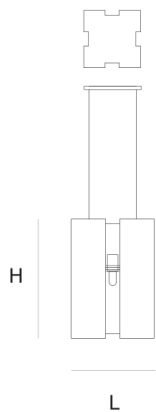

Product data sheet

Date: May 13th 2026

QUASAR

QUARTET SUSPENSION

by Jan des Bouvrie

Robust but elegant square shaped suspension, floor and table lamp. The shade is available in 3 finishes.

DIMENSIONS

L 25 cm 9.8 inch
H 50 cm 19.7 inch
W 25 cm 9.8 inch

CANOPY

L 24 cm 9.4 inch
H 3 cm 1.2 inch
W 24 cm 9.4 inch

CABLELENGTH

Up to 200 cm 78 inch

LIGHTSOURCE

x E27 70W*

INCLUDED

No

FINISH

Black
White
Stainless steel
polished

TYPE.NR

11-450-1Z
11-450-1W
11-450

TYPE	Suspension
STANDARD	The fixture is supplied without a lamp. Transparent PMMA. Floor and table lamp with cord switch. Suspension with black canopy and mirror polished stainless steel cover.
OPTIONAL	Frosted PMMA.
TRANSFORMER/DRIVER	n/a
DIMMING	depending the lightbulb
CLASSIFICATION	UL no IP20 yes