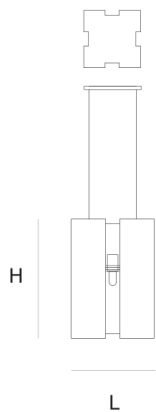

Product data sheet

Date: June 28th 2026

QUASAR

QUARTET SUSPENSION

by Jan des Bouvrie

Robust but elegant square shaped suspension, floor and table lamp. The shade is available in 3 finishes.

DIMENSIONS

L 25 cm 9.8 inch
H 50 cm 19.7 inch
W 25 cm 9.8 inch

CANOPY

L 24 cm 9.4 inch
H 3 cm 1.2 inch
W 24 cm 9.4 inch

CABLELENGTH

Up to 200 cm 78 inch

LIGHTSOURCE

x E27 70W*

INCLUDED

No

FINISH

Black
White
Stainless steel
polished

TYPE.NR

11-450-1Z
11-450-1W
11-450

TYPE	Suspension
STANDARD	The fixture is supplied without a lamp. Transparent PMMA. Floor and table lamp with cord switch. Suspension with black canopy and mirror polished stainless steel cover.
OPTIONAL	Frosted PMMA.
TRANSFORMER/DRIVER	n/a
DIMMING	depending the lightbulb
CLASSIFICATION	UL no IP20 yes