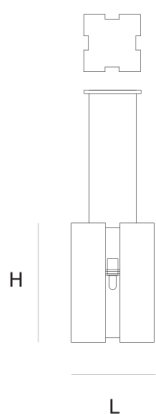

Product data sheet

Date: June 28th 2026

QUASAR

QUARTET SUSPENSION

by Jan des Bouvrie

Robust but elegant square shaped suspension, floor and table lamp. The shade is available in 3 finishes.

DIMENSIONS

L 25 cm 9.8 inch
H 50 cm 19.7 inch
W 25 cm 9.8 inch

CANOPY

L 24 cm 9.4 inch
H 3 cm 1.2 inch
W 24 cm 9.4 inch

CABLELENGTH

Up to 200 cm 78 inch

LIGHTSOURCE

x E27 70W*

INCLUDED

No

FINISH

Black
White
Stainless steel
polished

TYPE.NR

11-450-1Z
11-450-1W
11-450

TYPE	Suspension
STANDARD	The fixture is supplied without a lamp. Transparent PMMA. Floor and table lamp with cord switch. Suspension with black canopy and mirror polished stainless steel cover.
OPTIONAL	Frosted PMMA.
TRANSFORMER/DRIVER	n/a
DIMMING	depending the lightbulb
CLASSIFICATION	UL no IP20 yes