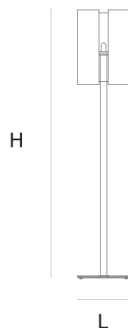

Product data sheet

Date: May 13th 2026

QUASAR

QUARTET FLOORLAMP

by Jan des Bouvrie

Robust but elegant square shaped suspension, floor and table lamp. The shade is available in 3 finishes.

DIMENSIONS

L 35 cm 13.8 inch
H 180 cm 70.9 inch
W 35 cm 13.8 inch

LIGHTSOURCE

1x E27 70W*

FINISH

Black
White
Stainless steel
polished

TYPE.NR

11-452-1Z
11-452-1W
11-452

INCLUDED

No

CANOPY

CABLELENGTH

Up to 0 cm 0 inch

		
2	3	36x36x80cm
8	8	36x36x185cm

TYPE	Floorlamp
STANDARD	The fixture is supplied without a lamp. Transparent PMMA. Floor and table lamp with cord switch. Suspension with black canopy and mirror polished stainless steel cover.
OPTIONAL	Frosted PMMA.
TRANSFORMER/DRIVER	n/a
DIMMING	n/a
CLASSIFICATION	UL no IP20 yes