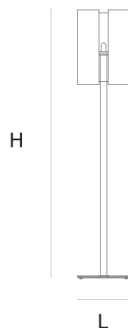

Product data sheet

Date: June 28th 2026

QUASAR

QUARTET FLOORLAMP

by Jan des Bouvrie

Robust but elegant square shaped suspension, floor and table lamp. The shade is available in 3 finishes.

DIMENSIONS

L 35 cm 13.8 inch
H 180 cm 70.9 inch
W 35 cm 13.8 inch

LIGHTSOURCE

1x E27 70W*

FINISH

Black
White
Stainless steel
polished

TYPE.NR

11-452-1Z
11-452-1W
11-452

INCLUDED

No

CANOPY

CABLELENGTH

Up to 0 cm 0 inch

		
2	3	36x36x80cm
8	8	36x36x185cm

TYPE	Floorlamp
STANDARD	The fixture is supplied without a lamp. Transparent PMMA. Floor and table lamp with cord switch. Suspension with black canopy and mirror polished stainless steel cover.
OPTIONAL	Frosted PMMA.
TRANSFORMER/DRIVER	n/a
DIMMING	n/a
CLASSIFICATION	UL no IP20 yes