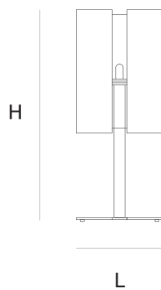

### DIMENSIONS

L 35 cm 13.8 inch  
H 85 cm 33.5 inch  
W 35 cm 13.8 inch

### INCLUDED

No

### CABLELENGTH

Up to 0 cm 0 inch

KG KG  
2 3 36x36x80cm  
5 6 36x36x80cm

TYPE	Tablelamp
STANDARD	The fixture is supplied without a lamp. Transparent PMMA. Floor and table lamp with cord switch. Suspension with black canopy and mirror polished stainless steel cover.
OPTIONAL	Frosted PMMA.
TRANSFORMER/DRIVER	n/a
DIMMING	n/a
CLASSIFICATION	UL no IP20 yes