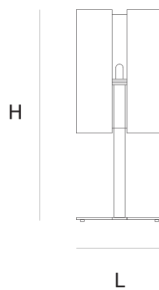

Product data sheet

Date: May 13th 2026

QUASAR

QUARTET TABLELAMP by Jan

des Bouvrie

Robust but elegant square shaped suspension, floor and table lamp. The shade is available in 3 finishes.

DIMENSIONS

L 35 cm 13.8 inch
H 85 cm 33.5 inch
W 35 cm 13.8 inch

LIGHTSOURCE

1x E27 70W*

FINISH

Black
White
Stainless steel
polished

TYPE.NR

● 11-451-IZ
○ 11-451-1W
● 11-451

INCLUDED

No

CANOPY

CABLELENGTH

Up to 0 cm 0 inch

KG KG
2 3 36x36x80cm
5 6 36x36x80cm

TYPE	Tablelamp
STANDARD	The fixture is supplied without a lamp. Transparent PMMA. Floor and table lamp with cord switch. Suspension with black canopy and mirror polished stainless steel cover.
OPTIONAL	Frosted PMMA.
TRANSFORMER/DRIVER	n/a
DIMMING	n/a
CLASSIFICATION	UL no IP20 yes