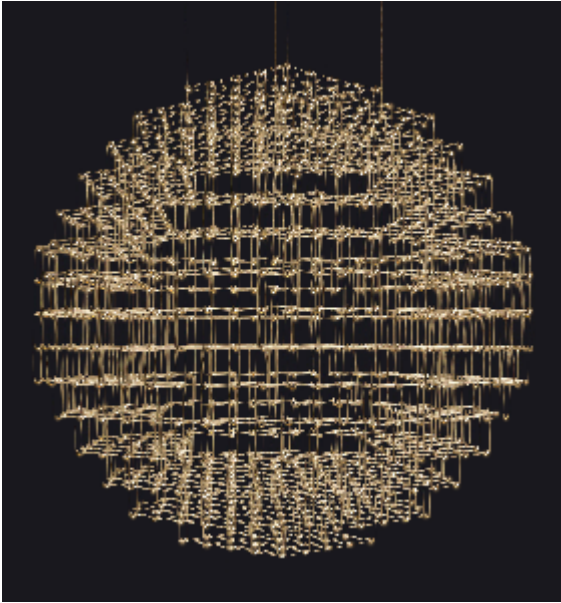

# QUASAR

## PIXEL SPHERE

### DIMENSIONS

L 190 cm 74.8 inch  
H 180 cm 70.9 inch  
W 180 cm 70.9 inch