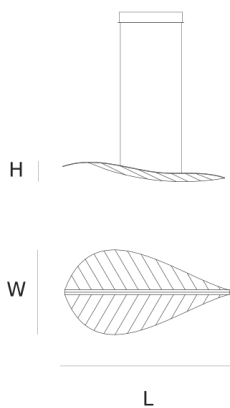

DIMENSIONS

L 115 cm 45.3 inch
H 10 cm 3.9 inch
W 52 cm 20.5 inch

CANOPY

L 28 cm 11 inch
H 4.5 cm 1.8 inch
W 10 cm 3.9 inch

CABLELENGTH

Up to 200 cm 78 inch

LIGHTSOURCE

4x led 12V/0.6W, 2800K,
1230 LM, CRI>95

INCLUDED

Yes

FINISH

Nickel 11-8451-1
Brass 11-8451-2
Blackbrass 11-8451-4

TYPE.NR

TYPE	Suspension
STANDARD	
OPTIONAL	2400K.
TRANSFORMER/DRIVER	SCPpower KVF-12030-TDW
DIMMING	leading and trailing edge
CLASSIFICATION	UL no IP20 yes
ENERGY LABEL