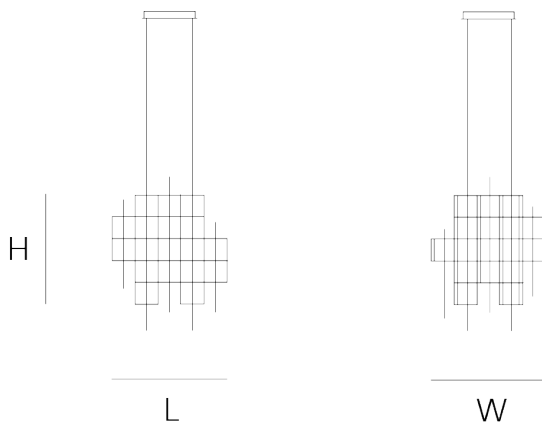

DIMENSIONS

L 50 cm 19.7 inch
H 50 cm 19.7 inch
W 50 cm 19.7 inch

CANOPY

L 25 cm 9.8 inch
H 6 cm 2.4 inch
W 25 cm 9.8 inch

CABLELENGTH

Up to 200 cm 78 inch

LIGHTSOURCE

103x led, 12V/0.6W,
2800K, 3090 LM, CRI>95

INCLUDED

Yes

FINISH

Nickel 11-8481-1
Brass 11-8481-2
Blackbrass 11-8481-4

TYPE.NR

TYPE	Suspension
STANDARD	
OPTIONAL	2400K.
TRANSFORMER/DRIVER	SCPpower KVF-12100-TDW
DIMMING	leading and trailing edge
CLASSIFICATION	UL no IP20 yes
ENERGY LABEL	
YEAR OF DESIGN	2022

Quasar Holland BV®

Burgstraat 2 4283GG Giessen The Netherlands

T. +31-(0)183-447887

info@quasar.nl www.quasar.nl