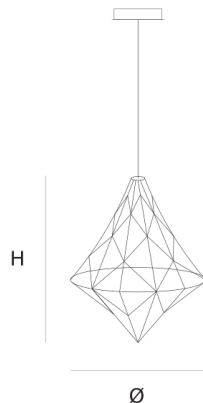

Product data sheet

Date: July 1st 2026

QUASAR

NOBILIS SUSPENSION by Jan

Pauwels

A modern reinterpretation of grandma's old chandelier. The E10 light bulbs and tiny metal rods are the only two basic elements of this light fixture. They give the fixture its shape and structure.

DIMENSIONS

Ø 100 cm 39.4 inch
H 120 cm 47.2 inch

LIGHTSOURCE

178x led E10, 12V/0.33W,
2600K, 4094 LM

FINISH

Nickel  11-8350-1E
Brass  11-8350-2E
Blackbrass  11-8350-4E

TYPE.NR

CANOPY

Ø 20 cm 7.9 inch
H 7.5 cm 3 inch

INCLUDED

Yes

CABLELENGTH

Up to 200 cm 78 inch

 5  70  108x108x140cm

TYPE	Suspension
STANDARD	
OPTIONAL	3000K or 3500K led.
TRANSFORMER/DRIVER	SCPower KVF-12060-TDW
DIMMING	leading and trailing edge
CLASSIFICATION	UL no IP20 yes
ENERGY LABEL	