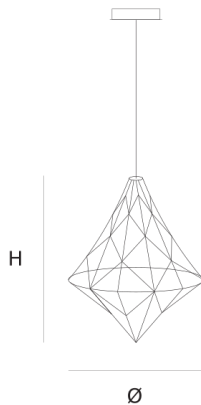

Product data sheet

Date: May 3rd 2026

QUASAR

NOBILIS SUSPENSION by Jan

Pauwels

A modern reinterpretation of grandma's old chandelier. The E10 light bulbs and tiny metal rods are the only two basic elements of this light fixture. They give the fixture its shape and structure.

DIMENSIONS

Ø 100 cm 39.4 inch
H 120 cm 47.2 inch

LIGHTSOURCE

178x led E10, 12V/0.33W,
2600K, 4094 LM

FINISH

Nickel  11-8350-1E
Brass  11-8350-2E
Blackbrass  11-8350-4E

TYPE.NR

CANOPY

Ø 20 cm 7.9 inch
H 7.5 cm 3 inch

INCLUDED

Yes

CABLELENGTH

Up to 200 cm 78 inch

 5  70  108x108x140cm

| | |
|--------------------|---------------------------|
| TYPE | Suspension |
| STANDARD | |
| OPTIONAL | 3000K or 3500K led. |
| TRANSFORMER/DRIVER | SCPpower KVF-12060-TDW |
| DIMMING | leading and trailing edge |
| CLASSIFICATION | UL no IP20 yes |
| ENERGY LABEL | |