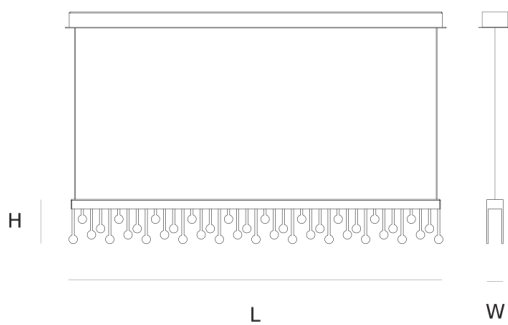

DIMENSIONS

L 97 cm 38.2 inch
H 12 cm 4.7 inch
W 2.5 cm 1 inch

CANOPY

L 100 cm 39.4 inch
H 2.5 cm 1 inch
W 7 cm 2.8 inch

CABLELENGTH

Up to 200 cm 78 inch

LIGHTSOURCE

1x led 13W, 2700K, 632
LM, CRI>95

INCLUDED

Yes

8 114x35x35cm

FINISH

Stainless steel
polished

TYPE.NR

14-2302

TYPE	Suspension
STANDARD	Black canopy with chrome cover plate. The suspension lamps are not Dimmable. The floor lamp has an integrated dimmer button in the base.
OPTIONAL	2400K, 3000K or 4000K led.
TRANSFORMER/DRIVER	Meanwell LPV-100-24
DIMMING	n/a
CLASSIFICATION	UL no IP20 yes