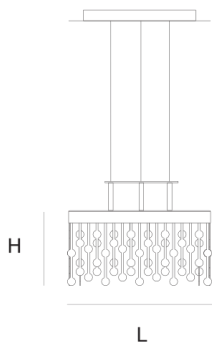

DIMENSIONS

L 40 cm 15.7 inch
H 21 cm 8.3 inch

LIGHTSOURCE

1x led 20W, 2700K, 972
LM, CRI>95

FINISH

Stainless steel
polished

TYPE.NR

14-2301

CANOPY

L 30 cm 11.8 inch
H 5 cm 2 inch
W 30 cm 11.8 inch

INCLUDED

Yes

CABLELENGTH

Up to 0 cm 0 inch

TYPE	Suspension
STANDARD	Black canopy with chrome cover plate. The suspension lamps are not Dimmable. The floor lamp has an integrated dimmer button in the base.
OPTIONAL	
TRANSFORMER/DRIVER	Meanwell IDLV-45-24
DIMMING	0-10V / PWM
CLASSIFICATION	UL no IP20 yes
ENERGY LABEL	led integrated A / A+ / A++