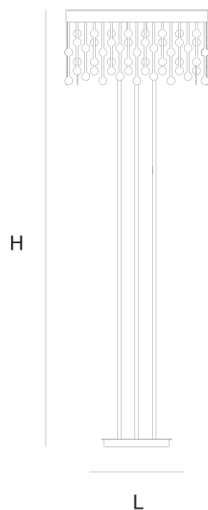

Product data sheet

Date: May 1st 2026

QUASAR

MELODY FLOORLAMP by

Studio Sybille

The Art Deco style and love for music were the inspiration for the designer to create this light. The characteristic stainless steel combined with the gold leaf finish gives a frivolous effect

DIMENSIONS

L 40 cm 15.7 inch
H 175 cm 68.9 inch

LIGHTSOURCE

1x led 20W, 2700K, 972
LM, CRI>95

FINISH

Stainless steel
polished

TYPE.NR

14-2300

CANOPY

CABLELENGTH

Up to 0 cm 0 inch

INCLUDED

Yes

TYPE	Floorlamp
STANDARD	Black canopy with chrome cover plate. The suspension lamps are not Dimmable. The floor lamp has an integrated dimmer button in the base.
OPTIONAL	
TRANSFORMER/DRIVER	Meanwell IDLV-45-24
DIMMING	dimmer integrated
CLASSIFICATION	UL no IP20 yes
ENERGY LABEL	led integrated A / A+ / A++