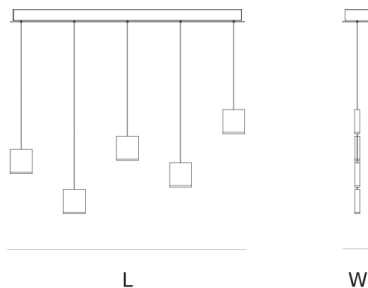

Product data sheet

Date: June 28th 2026

QUASAR

MATCH SUSPENSION by Jos

Muller

The size of a small matchbox is enough to produce light. The multiple version is mesmerising as each element turns and finds its own way. The Match has a coloured or transparent detail. Due to the hole in the middle the colour of the light is not affected. Please specify the desired colour(s) with your order. (red, orange, yellow, green, light blue, transparent) For the round version see model Can

DIMENSIONS

L 6 cm 2.4 inch
H 6.3 cm 2.5 inch

CANOPY

L 120 cm 47.2 inch
H 4.5 cm 1.8 inch
W 8 cm 3.1 inch

LIGHTSOURCE

5x led 3.06W, citizen,
2700K, 275 LM

INCLUDED

Yes

FINISH

Aluminium polished
Aluminium polished
Aluminium polished

TYPE.NR

● 11-5614-5
● 11-5614
● 11-5614-7

CABLELENGTH

Up to 200 cm 78 inch

TYPE	Suspension
STANDARD	Black canopy with chrome cover plate. Trailing and leading edge dimmable.
OPTIONAL	
TRANSFORMER/DRIVER	Eaglerise 350mA
DIMMING	leading and trailing edge
CLASSIFICATION	UL no IP20 yes
ENERGY LABEL	led integrated A / A+ / A++