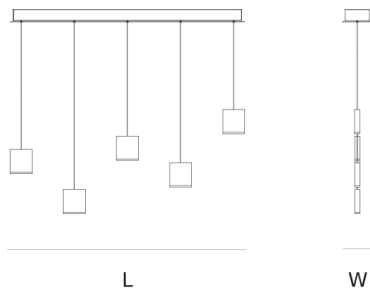

CABLELENGTH

Up to 200 cm 78 inch

TYPE	Suspension
STANDARD	Black canopy with chrome cover plate. Trailing and leading edge dimmable.
OPTIONAL	
TRANSFORMER/DRIVER	Eaglerise 350mA
DIMMING	leading and trailing edge
CLASSIFICATION	UL no IP20 yes
ENERGY LABEL	led integrated A / A+ / A++