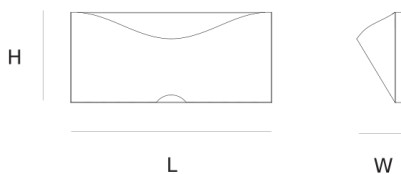

DIMENSIONS

L 44.1 cm 17.4 inch
H 19.8 cm 7.8 inch
W 12 cm 4.7 inch

LIGHTSOURCE

1x led 4.5W, citizen,
2700K, 446 LM

FINISH

Copper
Copper oxydized

TYPE.NR

● 14-1801
● 14-1803

CANOPY

INCLUDED

Yes

CABLELENGTH

Up to 0 cm 0 inch

KG KG
1 1.5 47x15x23cm

TYPE	Wall-lamp
STANDARD	Lum has an integrated 24Volt led and is supplied with plug and play cables. Not dimmable.
OPTIONAL	
TRANSFORMER/DRIVER	Order seperatly
DIMMING	
CLASSIFICATION	UL no IP20 yes
ENERGY LABEL	