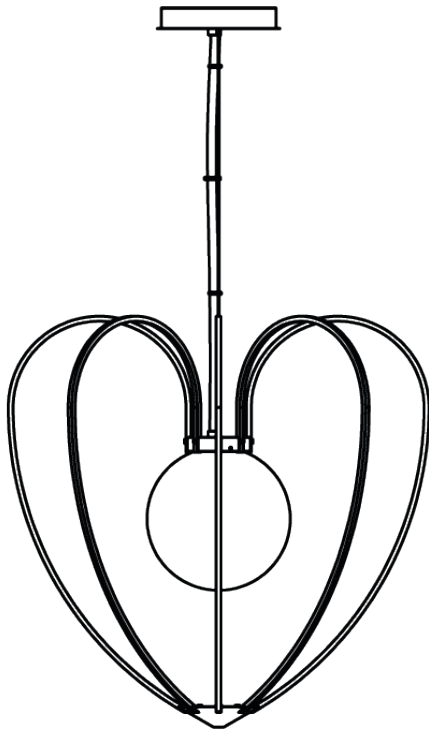

H

DIMENSIONS

∅ 103 cm 40.6 inch
H 100 cm 39.4 inch

CANOPY

∅ 30 cm 11.8 inch
H 5 cm 2 inch

CABLELENGTH

Up to 200 cm 78 inch

LIGHTSOURCE

1x E27 led (not included)

INCLUDED

No

FINISH

Green ● 17-1002-3
White ○ 17-1002-1
Brown ● 17-1002-2

TYPE.NR