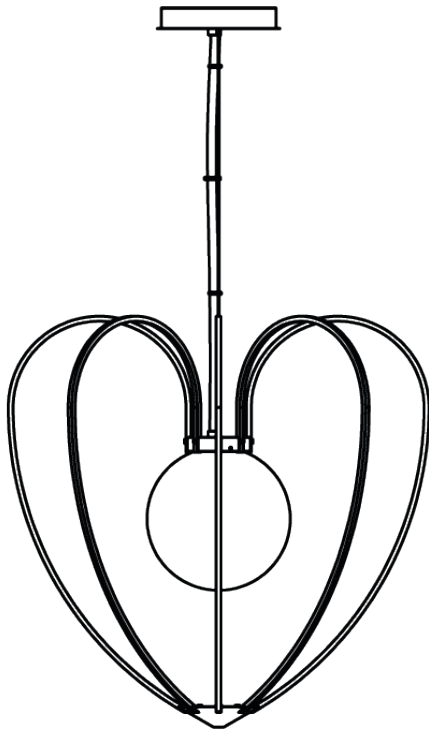

Product data sheet

Date: May 1st 2026

QUASAR

KENGI BLACK

SUSPENSION by Studio Sybille

Inspired by the Physalis Alkekengi plant, with a touch of Art Deco. Organic in look and feel, but strong in detailed construction. The cotton cable reaches for the ceiling, threaded like a branch, reaching for the sun. The finish of each structure is paired with its own coloured cable. The thickness of the cable increases with the size of the fixture. Every Kengi is unique, featuring its own mouth-blown glass ball.

H

DIMENSIONS

∅ 103 cm 40.6 inch
 H 100 cm 39.4 inch

CANOPY

∅ 30 cm 11.8 inch
 H 5 cm 2 inch

CABLELENGTH

Up to 200 cm 78 inch

LIGHTSOURCE

1x E27 led (not included)

INCLUDED

No

FINISH

Green ● 17-1002-3
 White ○ 17-1002-1
 Brown ● 17-1002-2

TYPE.NR

∅

TYPE	Suspension
STANDARD	Standard colour of the ∅18mm cable for the Kengi Black 100 is red.
OPTIONAL	Black cable. Extra cable length per meter.
TRANSFORMER/DRIVER	n/a
DIMMING	depending bulb used
CLASSIFICATION	UL no IP20 yes
ENERGY LABEL	n/a
YEAR OF DESIGN	2019