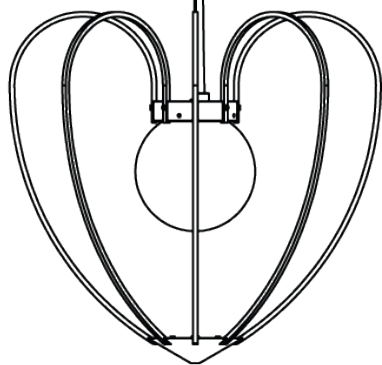

DIMENSIONS

Ø 47 cm 18.5 inch
H 44 cm 17.3 inch

CANOPY

Ø 17 cm 6.7 inch
H 5 cm 2 inch

CABLELENGTH

Up to 200 cm 78 inch

LIGHTSOURCE

1x E14 led (not included)

INCLUDED

No

FINISH

Green ● 17-4502-3
White ○ 17-4502-1
Brown ● 17-4502-2

TYPE.NR

H

Ø

TYPE

Suspension

STANDARD

Standard colour of the ø9mm cable for the Kengi Black 45 is red.

OPTIONAL	Black cable. Extra cable length per meter.
TRANSFORMER/DRIVER	n/a
DIMMING	depending bulb used
CLASSIFICATION	UL no IP20 yes
ENERGY LABEL	n/a
YEAR OF DESIGN	2019