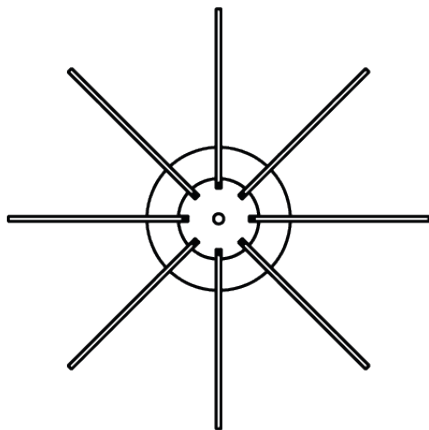

## SUSPENSION by Studio Sybille

Inspired by the Physalis Alkekengi plant, with a touch of Art Deco. Organic in look and feel, but strong in detailed construction. The cotton cable reaches for the ceiling, threaded like a branch, reaching for the sun. The finish of each structure is paired with its own coloured cable. The thickness of the cable increases with the size of the fixture. Every Kengi is unique, featuring its own mouth-blown glass ball.

H

DIMENSIONS

∅ 103 cm 40.6 inch  
 H 100 cm 39.4 inch

CANOPY

∅ 30 cm 11.8 inch  
 H 5 cm 2 inch

CABLELENGTH

Up to 200 cm 78 inch

LIGHTSOURCE

1x E27 led (not included)

INCLUDED

No

FINISH

Green ● 17-1000-3  
 White ○ 17-1000-1  
 Brown ● 17-1000-2

TYPE.NR

∅

TYPE	Suspension
STANDARD	Standard colour of the ∅18mm cable for the Kengi Silver 100 is antracite.
OPTIONAL	Black cable. Extra cable length per meter.
TRANSFORMER/DRIVER	n/a
DIMMING	depending bulb used
CLASSIFICATION	UL no IP20 yes
ENERGY LABEL	n/a
YEAR OF DESIGN	2019