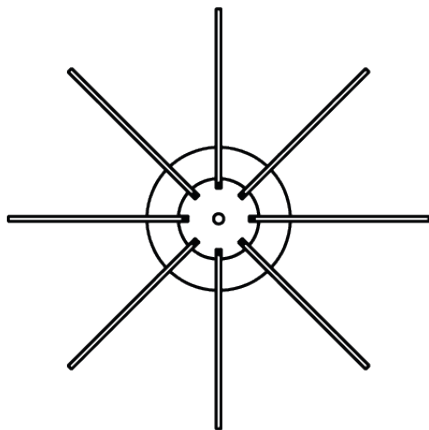

KENGI SILVER

SUSPENSION by Studio Sybille

Inspired by the Physalis Alkekengi plant, with a touch of Art Deco. Organic in look and feel, but strong in detailed construction. The cotton cable reaches for the ceiling, threaded like a branch, reaching for the sun. The finish of each structure is paired with its own coloured cable. The thickness of the cable increases with the size of the fixture. Every Kengi is unique, featuring its own mouth-blown glass ball.

H

DIMENSIONS

∅ 103 cm 40.6 inch
 H 100 cm 39.4 inch

CANOPY

∅ 30 cm 11.8 inch
 H 5 cm 2 inch

CABLELENGTH

Up to 200 cm 78 inch

LIGHTSOURCE

1x E27 led (not included)

INCLUDED

No

FINISH

Green ● 17-1000-3
 White ○ 17-1000-1
 Brown ● 17-1000-2

TYPE.NR

∅

TYPE	Suspension
STANDARD	Standard colour of the ∅18mm cable for the Kengi Silver 100 is antracite.
OPTIONAL	Black cable. Extra cable length per meter.
TRANSFORMER/DRIVER	n/a
DIMMING	depending bulb used
CLASSIFICATION	UL no IP20 yes
ENERGY LABEL	n/a
YEAR OF DESIGN	2019