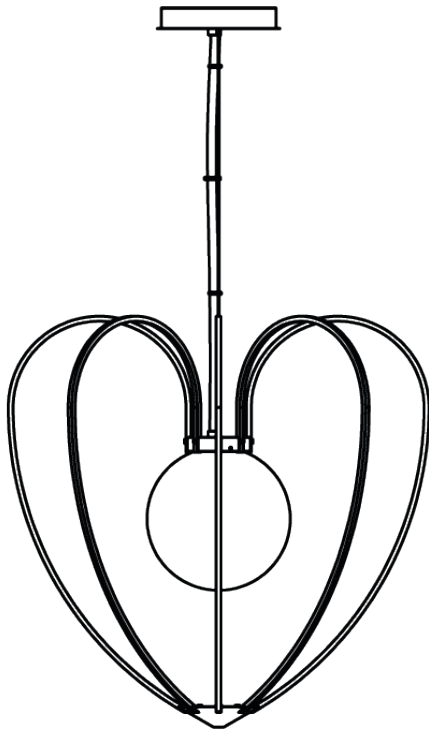

## KENGI SILVER

## SUSPENSION by Studio Sybille

Inspired by the Physalis Alkekengi plant, with a touch of Art Deco. Organic in look and feel, but strong in detailed construction. The cotton cable reaches for the ceiling, threaded like a branch, reaching for the sun. The finish of each structure is paired with its own coloured cable. The thickness of the cable increases with the size of the fixture. Every Kengi is unique, featuring its own mouth-blown glass ball.

H

DIMENSIONS

∅ 103 cm 40.6 inch  
 H 100 cm 39.4 inch

CANOPY

∅ 30 cm 11.8 inch  
 H 5 cm 2 inch

CABLELENGTH

Up to 200 cm 78 inch

LIGHTSOURCE

1x E27 led (not included)

INCLUDED

No

FINISH

Green ● 17-1000-3  
 White ○ 17-1000-1  
 Brown ● 17-1000-2

TYPE.NR

∅

TYPE	Suspension
STANDARD	Standard colour of the ∅18mm cable for the Kengi Silver 100 is antracite.
OPTIONAL	Black cable. Extra cable length per meter.
TRANSFORMER/DRIVER	n/a
DIMMING	depending bulb used
CLASSIFICATION	UL no IP20 yes
ENERGY LABEL	n/a
YEAR OF DESIGN	2019