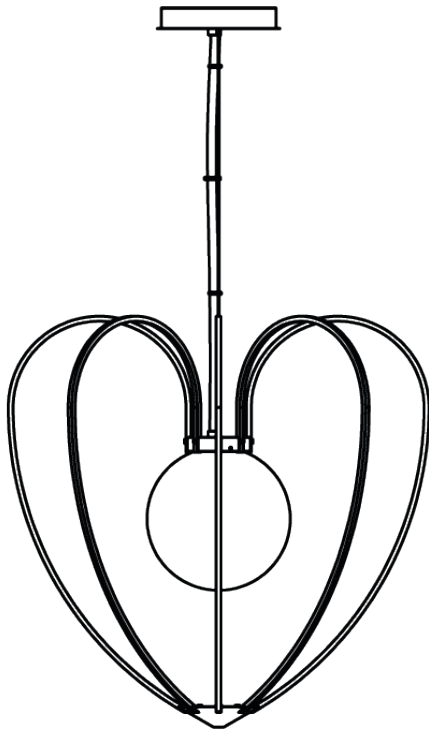

KENGI SILVER

SUSPENSION by Studio Sybille

Inspired by the Physalis Alkekengi plant, with a touch of Art Deco. Organic in look and feel, but strong in detailed construction. The cotton cable reaches for the ceiling, threaded like a branch, reaching for the sun. The finish of each structure is paired with its own coloured cable. The thickness of the cable increases with the size of the fixture. Every Kengi is unique, featuring its own mouth-blown glass ball.

H

DIMENSIONS

∅ 103 cm 40.6 inch
 H 100 cm 39.4 inch

CANOPY

∅ 30 cm 11.8 inch
 H 5 cm 2 inch

CABLELENGTH

Up to 200 cm 78 inch

LIGHTSOURCE

1x E27 led (not included)

INCLUDED

No

FINISH

Green ● 17-1000-3
 White ○ 17-1000-1
 Brown ● 17-1000-2

TYPE.NR

∅

TYPE	Suspension
STANDARD	Standard colour of the ∅18mm cable for the Kengi Silver 100 is antracite.
OPTIONAL	Black cable. Extra cable length per meter.
TRANSFORMER/DRIVER	n/a
DIMMING	depending bulb used
CLASSIFICATION	UL no IP20 yes
ENERGY LABEL	n/a
YEAR OF DESIGN	2019