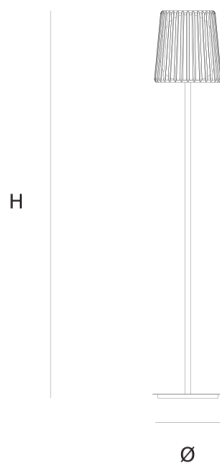

Product data sheet

Date: May 1st 2026

QUASAR

JULIA FLOORLAMP by Daniel

Becker

A reinterpretation of the classic textile plissé shade. Julia series includes suspensions, chandeliers, wall, floor and table lamps. Each one consists of two shades: the outer is handmade of brass, while the inner is made of translucent glass. Both shades are connected to a classic table lamp in a way that signifies the present archetypal gesture.

DIMENSIONS

Ø 19 cm 7.5 inch
H 110 cm 43.3 inch

LIGHTSOURCE

1x E14 led, 4W, 2000-2900K, 260 LM

FINISH

Chrome plated
Brass

TYPE.NR

14-16002
14-16002-2

CANOPY

CABLELENGTH

Up to 200 cm 78 inch

INCLUDED

Yes

TYPE	Floorlamp
STANDARD	The fixture is supplied with dim to warm led lamps. The floor and table lamp have a cord switch.
OPTIONAL	
TRANSFORMER/DRIVER	n/a
DIMMING	n/a
CLASSIFICATION	UL no IP20 yes
ENERGY LABEL	A+