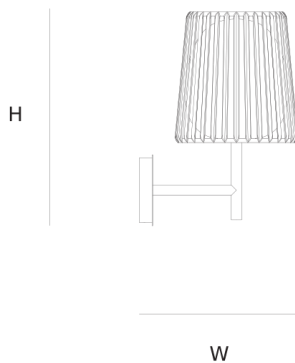

CABLELENGTH

Up to 0 cm 0 inch

1.5 3 80x31x26cm

TYPE	Wall-lamp
STANDARD	The fixture is supplied with dim to warm led lamps.
OPTIONAL	
TRANSFORMER/DRIVER	n/a
DIMMING	led dimmer
CLASSIFICATION	UL no IP20 yes
ENERGY LABEL	A+