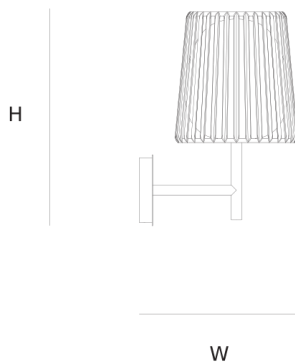

Product data sheet

Date: July 1st 2026

QUASAR

JULIA WALL-LAMP by Daniel

Becker

A reinterpretation of the classic textile plissé shade. Julia series includes suspensions, chandeliers, wall, floor and table lamps. Each one consists of two shades: the outer is handmade of brass, while the inner is made of translucent glass. Both shades are connected to a classic table lamp in a way that signifies the present archetypal gesture.

DIMENSIONS

Ø 19 cm 7.5 inch
H 35 cm 13.8 inch
W 25 cm 9.8 inch

LIGHTSOURCE

1x E14 led, 4W, 2000-2900K, 260 LM

FINISH

Chrome plated
Brass

TYPE.NR

14-16000
14-16000-2

CANOPY

Yes

CABLELENGTH

Up to 0 cm 0 inch

1.5 3 80x31x26cm

TYPE	Wall-lamp
STANDARD	The fixture is supplied with dim to warm led lamps.
OPTIONAL	
TRANSFORMER/DRIVER	n/a
DIMMING	led dimmer
CLASSIFICATION	UL no IP20 yes
ENERGY LABEL	A+