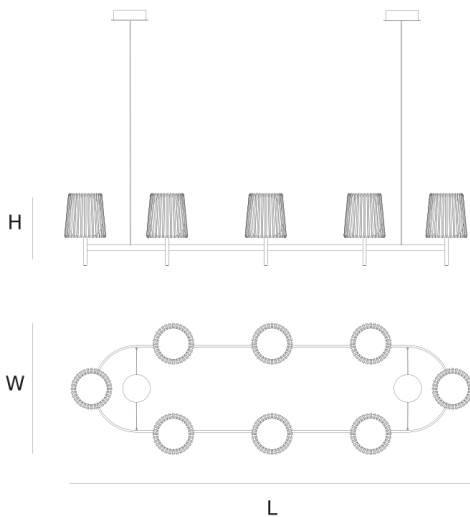

Product data sheet

Date: May 1st 2026

QUASAR

JULIA OVAL SUSPENSION

by Daniel Becker

A reinterpretation of the classic textile plissé shade. Julia series includes suspensions, chandeliers, wall, floor and table lamps. Each one consists of two shades: the outer is handmade of brass, while the inner is made of translucent glass. Both shades are connected to a classic table lamp in a way that signifies the present archetypal gesture.

DIMENSIONS

L 185 cm 72.8 inch
H 35 cm 13.8 inch
W 60 cm 23.6 inch

LIGHTSOURCE

8x E14 led, 4W, 2000-2900K, 2080 LM

FINISH

Chrome plated
Brass

TYPE.NR

14-16004
14-16004-2

CANOPY

Ø 17 cm 6.7 inch
H 5 cm 2 inch

INCLUDED

Yes

CABLELENGTH

Up to 200 cm 78 inch

TYPE	Suspension
STANDARD	The fixture is supplied with dim to warm led lamps. Black canopy with cover plate in matching colour of the fixture.
OPTIONAL	
TRANSFORMER/DRIVER	n/a
DIMMING	led dimmer
CLASSIFICATION	UL no IP20 yes
ENERGY LABEL	A+