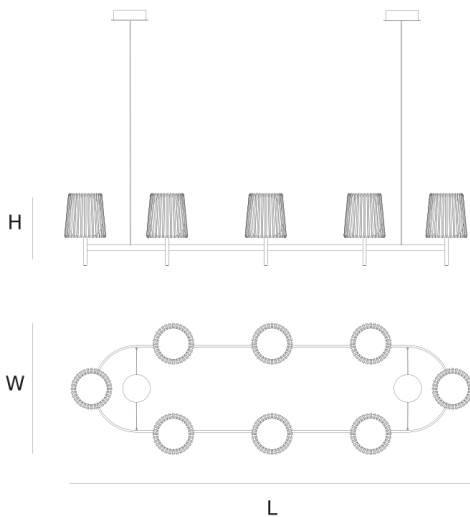

Product data sheet

Date: July 1st 2026

QUASAR

JULIA OVAL SUSPENSION

by Daniel Becker

A reinterpretation of the classic textile plissé shade. Julia series includes suspensions, chandeliers, wall, floor and table lamps. Each one consists of two shades: the outer is handmade of brass, while the inner is made of translucent glass. Both shades are connected to a classic table lamp in a way that signifies the present archetypal gesture.

DIMENSIONS

L 185 cm 72.8 inch
H 35 cm 13.8 inch
W 60 cm 23.6 inch

LIGHTSOURCE

8x E14 led, 4W, 2000-2900K, 2080 LM

FINISH

Chrome plated
Brass

TYPE.NR

14-16004
14-16004-2

CANOPY

Ø 17 cm 6.7 inch
H 5 cm 2 inch

INCLUDED

Yes

CABLELENGTH

Up to 200 cm 78 inch

TYPE	Suspension
STANDARD	The fixture is supplied with dim to warm led lamps. Black canopy with cover plate in matching colour of the fixture.
OPTIONAL	
TRANSFORMER/DRIVER	n/a
DIMMING	led dimmer
CLASSIFICATION	UL no IP20 yes
ENERGY LABEL	A+