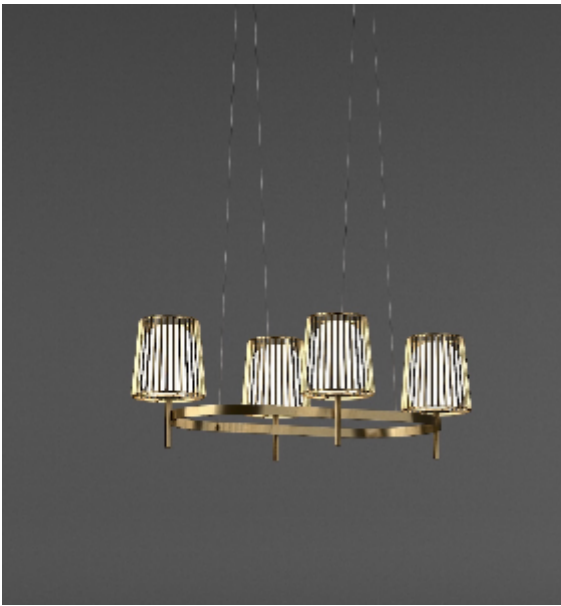

Product data sheet

Date: May 1st 2026

QUASAR

JULIA OVAL SUSPENSION

by Daniel Becker

A reinterpretation of the classic textile plissé shade. Julia series includes suspensions, chandeliers, wall, floor and table lamps. Each one consists of two shades: the outer is handmade of brass, while the inner is made of translucent glass. Both shades are connected to a classic table lamp in a way that signifies the present archetypal gesture.

DIMENSIONS

L 130 cm 51.2 inch
H 35 cm 13.8 inch
W 60 cm 23.6 inch

CANOPY

Ø 17 cm 6.7 inch
H 5 cm 2 inch

CABLELENGTH

Up to 200 cm 78 inch

LIGHTSOURCE

6x E14 led, 4W, 2000-2900K, 1560 LM

INCLUDED

Yes

45 120x60x75cm

FINISH

Chrome plated
Brass

TYPE.NR

14-16010
14-16010-2

TYPE	Suspension
STANDARD	The fixture is supplied with dim to warm led lamps. Black canopy with cover plate in matching colour of the fixture.
OPTIONAL	
TRANSFORMER/DRIVER	n/a
DIMMING	led dimmer
CLASSIFICATION	UL no IP20 yes
ENERGY LABEL	A+