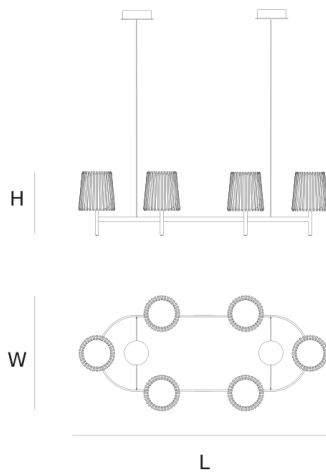

Product data sheet

Date: May 1st 2026

QUASAR

JULIA OVAL SUSPENSION

by Daniel Becker

A reinterpretation of the classic textile plissé shade. Julia series includes suspensions, chandeliers, wall, floor and table lamps. Each one consists of two shades: the outer is handmade of brass, while the inner is made of translucent glass. Both shades are connected to a classic table lamp in a way that signifies the present archetypal gesture.

DIMENSIONS

L 130 cm 51.2 inch
H 35 cm 13.8 inch
W 60 cm 23.6 inch

CANOPY

Ø 17 cm 6.7 inch
H 5 cm 2 inch

CABLELENGTH

Up to 200 cm 78 inch

LIGHTSOURCE

6x E14 led, 4W, 2000-2900K, 1560 LM

INCLUDED

Yes

45 120x60x75cm

FINISH

Chrome plated
Brass

TYPE.NR

14-16010
14-16010-2

TYPE	Suspension
STANDARD	The fixture is supplied with dim to warm led lamps. Black canopy with cover plate in matching colour of the fixture.
OPTIONAL	
TRANSFORMER/DRIVER	n/a
DIMMING	led dimmer
CLASSIFICATION	UL no IP20 yes
ENERGY LABEL	A+