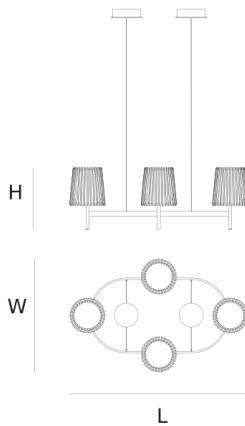

Product data sheet

Date: May 1st 2026

QUASAR

JULIA OVAL SUSPENSION

by Daniel Becker

A reinterpretation of the classic textile plissé shade. Julia series includes suspensions, chandeliers, wall, floor and table lamps. Each one consists of two shades: the outer is handmade of brass, while the inner is made of translucent glass. Both shades are connected to a classic table lamp in a way that signifies the present archetypal gesture.

DIMENSIONS

L 100 cm 39.4 inch
H 35 cm 13.8 inch
W 60 cm 23.6 inch

LIGHTSOURCE

4x E14 led, 4W, 2000-2900K, 1040 LM

FINISH

Chrome plated
Brass

TYPE.NR

14-16009
14-16009-2

CANOPY

Ø 17 cm 6.7 inch
H 5 cm 2 inch

INCLUDED

Yes

CABLELENGTH

Up to 200 cm 78 inch

TYPE	Suspension
STANDARD	The fixture is supplied with dim to warm led lamps. Black canopy with cover plate in matching colour of the fixture.
OPTIONAL	
TRANSFORMER/DRIVER	n/a
DIMMING	led dimmer
CLASSIFICATION	UL no IP20 yes
ENERGY LABEL	A+