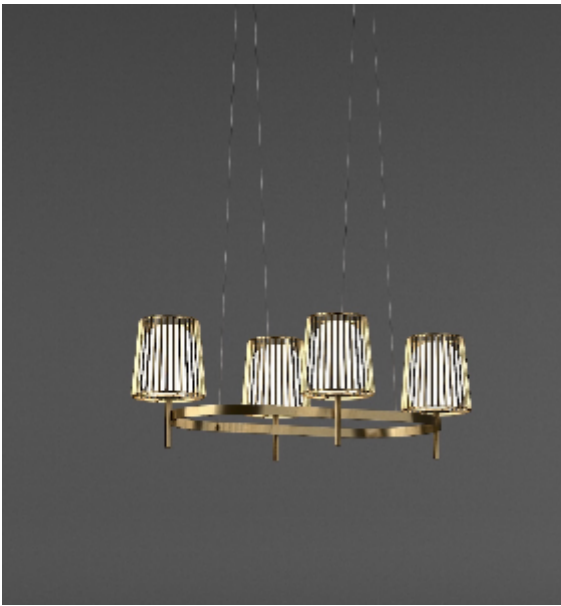

Product data sheet

Date: May 1st 2026

QUASAR

JULIA OVAL SUSPENSION

by Daniel Becker

A reinterpretation of the classic textile plissé shade. Julia series includes suspensions, chandeliers, wall, floor and table lamps. Each one consists of two shades: the outer is handmade of brass, while the inner is made of translucent glass. Both shades are connected to a classic table lamp in a way that signifies the present archetypal gesture.

DIMENSIONS

L 100 cm 39.4 inch
H 35 cm 13.8 inch
W 60 cm 23.6 inch

LIGHTSOURCE

4x E14 led, 4W, 2000-2900K, 1040 LM

FINISH

Chrome plated
Brass

TYPE.NR

14-16009
14-16009-2

CANOPY

Ø 17 cm 6.7 inch
H 5 cm 2 inch

INCLUDED

Yes

CABLELENGTH

Up to 200 cm 78 inch

TYPE	Suspension
STANDARD	The fixture is supplied with dim to warm led lamps. Black canopy with cover plate in matching colour of the fixture.
OPTIONAL	
TRANSFORMER/DRIVER	n/a
DIMMING	led dimmer
CLASSIFICATION	UL no IP20 yes
ENERGY LABEL	A+