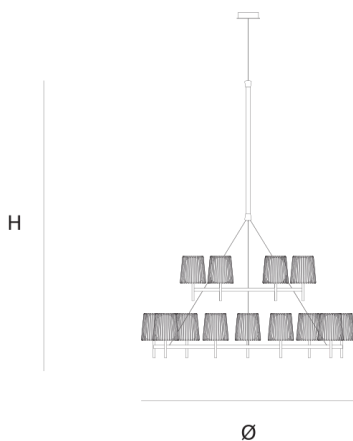

CABLELENGTH

Up to 300 cm 118 inch

85 180x180x70cm

TYPE	Suspension
STANDARD	The fixture is supplied with dim to warm led lamps. Black canopy with cover plate in matching colour of the fixture.
OPTIONAL	
TRANSFORMER/DRIVER	n/a
DIMMING	led dimmer
CLASSIFICATION	UL no IP20 yes
ENERGY LABEL	A+