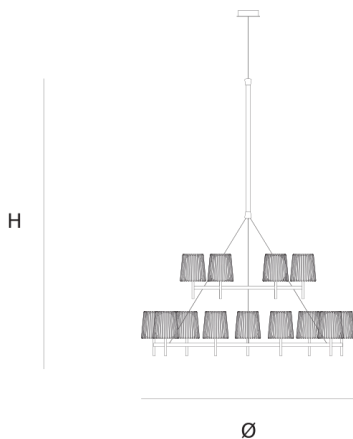

Product data sheet

Date: July 1st 2026

QUASAR

JULIA DOUBLE SUSPENSION by Daniel Becker

A reinterpretation of the classic textile plissé shade. Julia series includes suspensions, chandeliers, wall, floor and table lamps. Each one consists of two shades: the outer is handmade of brass, while the inner is made of translucent glass. Both shades are connected to a classic table lamp in a way that signifies the present archetypal gesture.

DIMENSIONS

Ø 160 cm 63 inch
H 185 cm 72.8 inch

LIGHTSOURCE

15x E14 led, 4W, 2000-2900K, 3900 LM

FINISH

Chrome plated
Brass

TYPE.NR

14-16011
14-16011-2

CANOPY

Ø 17 cm 6.7 inch
H 5 cm 2 inch

INCLUDED

Yes

CABLELENGTH

Up to 300 cm 118 inch

85 180x180x70cm

TYPE	Suspension
STANDARD	The fixture is supplied with dim to warm led lamps. Black canopy with cover plate in matching colour of the fixture.
OPTIONAL	
TRANSFORMER/DRIVER	n/a
DIMMING	led dimmer
CLASSIFICATION	UL no IP20 yes
ENERGY LABEL	A+