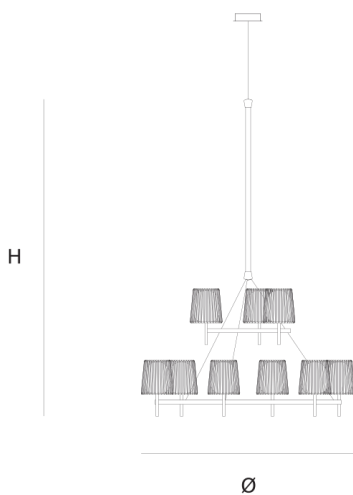

Product data sheet

Date: May 1st 2026

QUASAR

JULIA DOUBLE SUSPENSION by Daniel Becker

A reinterpretation of the classic textile plissé shade. Julia series includes suspensions, chandeliers, wall, floor and table lamps. Each one consists of two shades: the outer is handmade of brass, while the inner is made of translucent glass. Both shades are connected to a classic table lamp in a way that signifies the present archetypal gesture.

DIMENSIONS

Ø 130 cm 51.2 inch
H 205 cm 80.7 inch

LIGHTSOURCE

9x E14 led, 4W, 2000-2900K, 2340 LM

FINISH

Chrome plated
Brass

TYPE.NR

14-16003
14-16003-2

CANOPY

Ø 17 cm 6.7 inch
H 5 cm 2 inch

INCLUDED

Yes

CABLELENGTH

Up to 300 cm 118 inch

  
70 150x150x70cm

TYPE	Suspension
STANDARD	The fixture is supplied with dim to warm led lamps. Black canopy with cover plate in matching colour of the fixture.
OPTIONAL	
TRANSFORMER/DRIVER	n/a
DIMMING	led dimmer
CLASSIFICATION	UL no IP20 yes
ENERGY LABEL	A+