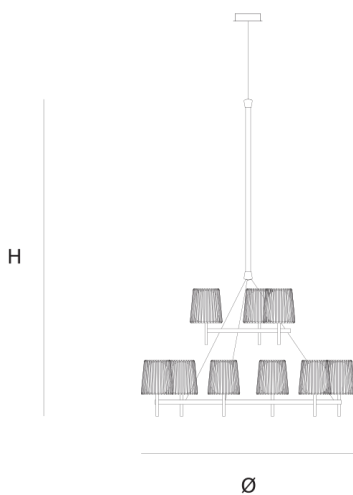

Product data sheet

Date: July 1st 2026

QUASAR

JULIA DOUBLE

SUSPENSION by Daniel Becker

A reinterpretation of the classic textile plissé shade. Julia series includes suspensions, chandeliers, wall, floor and table lamps. Each one consists of two shades: the outer is handmade of brass, while the inner is made of translucent glass. Both shades are connected to a classic table lamp in a way that signifies the present archetypal gesture.

DIMENSIONS

Ø 130 cm 51.2 inch
H 205 cm 80.7 inch

LIGHTSOURCE

9x E14 led, 4W, 2000-2900K, 2340 LM

FINISH

Chrome plated
Brass

TYPE.NR

14-16003
14-16003-2

CANOPY

Ø 17 cm 6.7 inch
H 5 cm 2 inch

INCLUDED

Yes

CABLELENGTH

Up to 300 cm 118 inch

TYPE	Suspension
STANDARD	The fixture is supplied with dim to warm led lamps. Black canopy with cover plate in matching colour of the fixture.
OPTIONAL	
TRANSFORMER/DRIVER	n/a
DIMMING	led dimmer
CLASSIFICATION	UL no IP20 yes
ENERGY LABEL	A+