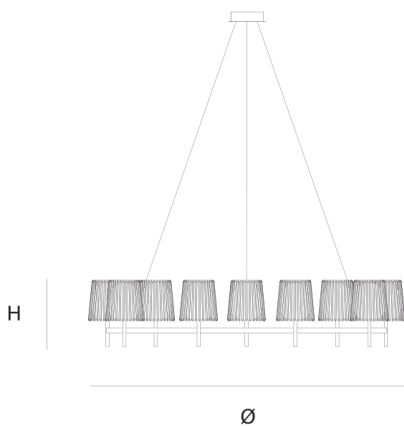

CABLELENGTH

Up to 200 cm 78 inch

TYPE	Suspension
STANDARD	The fixture is supplied with dim to warm led lamps. Black canopy with cover plate in matching colour of the fixture.
OPTIONAL	
TRANSFORMER/DRIVER	n/a
DIMMING	led dimmer
CLASSIFICATION	UL no IP20 yes
ENERGY LABEL	A+