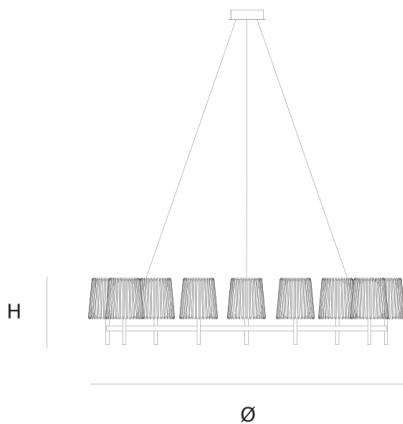

Product data sheet

Date: May 1st 2026

QUASAR

JULIA SINGLE SUSPENSION by Daniel Becker

A reinterpretation of the classic textile plissé shade. Julia series includes suspensions, chandeliers, wall, floor and table lamps. Each one consists of two shades: the outer is handmade of brass, while the inner is made of translucent glass. Both shades are connected to a classic table lamp in a way that signifies the present archetypal gesture.

DIMENSIONS

Ø 160 cm 63 inch
H 35 cm 13.8 inch

LIGHTSOURCE

9x E14 led, 4W, 2000-2900K, 2340 LM

FINISH

Chrome plated
Brass

TYPE.NR

14-16008
14-16008-2

CANOPY

Ø 17 cm 6.7 inch
H 5 cm 2 inch

INCLUDED

Yes

CABLELENGTH

Up to 200 cm 78 inch

TYPE	Suspension
STANDARD	The fixture is supplied with dim to warm led lamps. Black canopy with cover plate in matching colour of the fixture.
OPTIONAL	
TRANSFORMER/DRIVER	n/a
DIMMING	led dimmer
CLASSIFICATION	UL no IP20 yes
ENERGY LABEL	A+