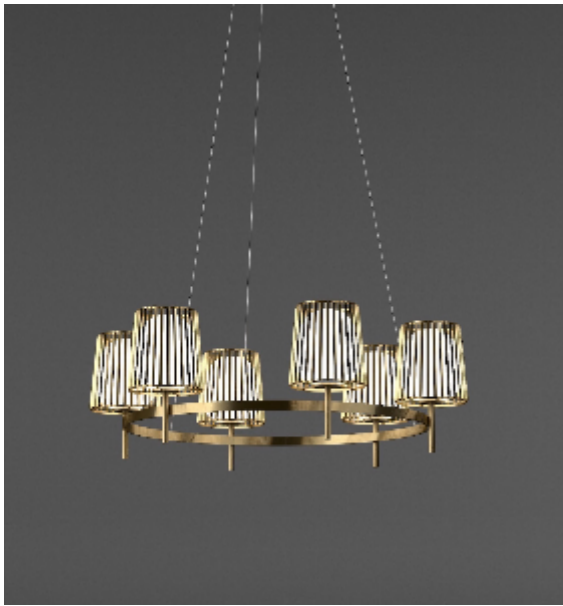

Product data sheet

Date: May 1st 2026

QUASAR

JULIA SINGLE SUSPENSION by Daniel Becker

A reinterpretation of the classic textile plissé shade. Julia series includes suspensions, chandeliers, wall, floor and table lamps. Each one consists of two shades: the outer is handmade of brass, while the inner is made of translucent glass. Both shades are connected to a classic table lamp in a way that signifies the present archetypal gesture.

DIMENSIONS

Ø 160 cm 63 inch
H 35 cm 13.8 inch

LIGHTSOURCE

9x E14 led, 4W, 2000-2900K, 2340 LM

FINISH

Chrome plated
Brass

TYPE.NR

14-16008
14-16008-2

CANOPY

Ø 17 cm 6.7 inch
H 5 cm 2 inch

INCLUDED

Yes

CABLELENGTH

Up to 200 cm 78 inch

TYPE	Suspension
STANDARD	The fixture is supplied with dim to warm led lamps. Black canopy with cover plate in matching colour of the fixture.
OPTIONAL	
TRANSFORMER/DRIVER	n/a
DIMMING	led dimmer
CLASSIFICATION	UL no IP20 yes
ENERGY LABEL	A+