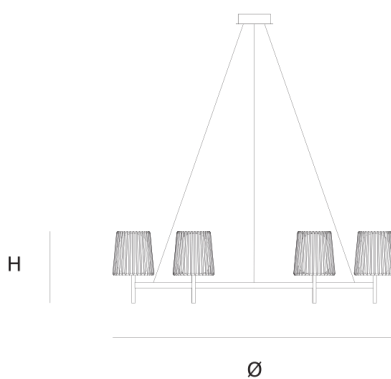

Product data sheet

Date: July 1st 2026

QUASAR

JULIA SINGLE SUSPENSION by Daniel Becker

A reinterpretation of the classic textile plissé shade. Julia series includes suspensions, chandeliers, wall, floor and table lamps. Each one consists of two shades: the outer is handmade of brass, while the inner is made of translucent glass. Both shades are connected to a classic table lamp in a way that signifies the present archetypal gesture.

DIMENSIONS

Ø 130 cm 51.2 inch
H 35 cm 13.8 inch

LIGHTSOURCE

INCLUDED
Yes

FINISH

Chrome plated
Brass

TYPE.NR

14-16007
14-16007-2

CANOPY

Ø 17 cm 6.7 inch
H 5 cm 2 inch

CABLELENGTH

Up to 200 cm 78 inch

TYPE	Suspension
STANDARD	The fixture is supplied with dim to warm led lamps. Black canopy with cover plate in matching colour of the fixture.
OPTIONAL	
TRANSFORMER/DRIVER	n/a
DIMMING	led dimmer
CLASSIFICATION	UL no IP20 yes
ENERGY LABEL	A+