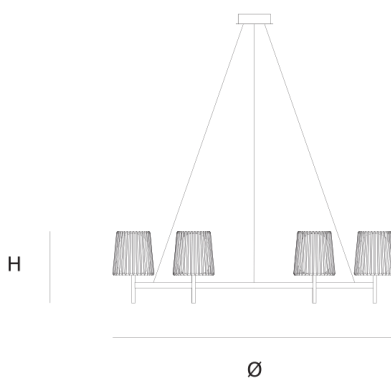

Product data sheet

Date: May 1st 2026

QUASAR

JULIA SINGLE SUSPENSION by Daniel Becker

A reinterpretation of the classic textile plissé shade. Julia series includes suspensions, chandeliers, wall, floor and table lamps. Each one consists of two shades: the outer is handmade of brass, while the inner is made of translucent glass. Both shades are connected to a classic table lamp in a way that signifies the present archetypal gesture.

DIMENSIONS

Ø 130 cm 51.2 inch
H 35 cm 13.8 inch

LIGHTSOURCE

INCLUDED
Yes

FINISH

Chrome plated
Brass

TYPE.NR

14-16007
14-16007-2

CANOPY

Ø 17 cm 6.7 inch
H 5 cm 2 inch

CABLELENGTH

Up to 200 cm 78 inch

TYPE	Suspension
STANDARD	The fixture is supplied with dim to warm led lamps. Black canopy with cover plate in matching colour of the fixture.
OPTIONAL	
TRANSFORMER/DRIVER	n/a
DIMMING	led dimmer
CLASSIFICATION	UL no IP20 yes
ENERGY LABEL	A+