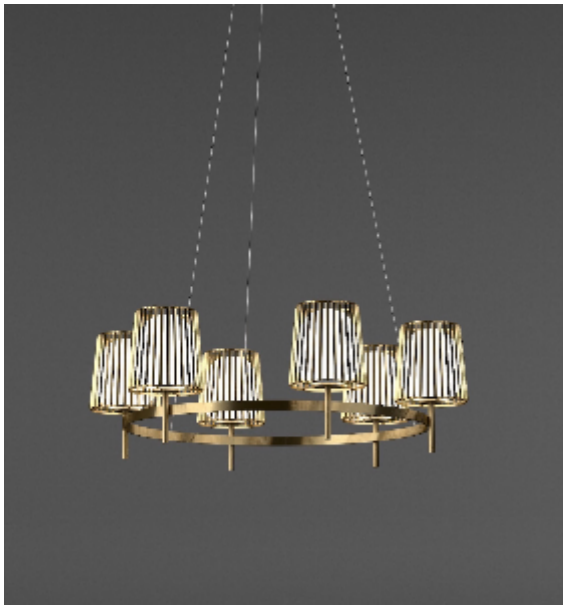

Product data sheet

Date: July 1st 2026

QUASAR

JULIA SINGLE SUSPENSION by Daniel Becker

A reinterpretation of the classic textile plissé shade. Julia series includes suspensions, chandeliers, wall, floor and table lamps. Each one consists of two shades: the outer is handmade of brass, while the inner is made of translucent glass. Both shades are connected to a classic table lamp in a way that signifies the present archetypal gesture.

DIMENSIONS

Ø 130 cm 51.2 inch
H 35 cm 13.8 inch

LIGHTSOURCE

INCLUDED
Yes

FINISH

Chrome plated
Brass

TYPE.NR

14-16007
14-16007-2

CANOPY

Ø 17 cm 6.7 inch
H 5 cm 2 inch

CABLELENGTH

Up to 200 cm 78 inch

TYPE	Suspension
STANDARD	The fixture is supplied with dim to warm led lamps. Black canopy with cover plate in matching colour of the fixture.
OPTIONAL	
TRANSFORMER/DRIVER	n/a
DIMMING	led dimmer
CLASSIFICATION	UL no IP20 yes
ENERGY LABEL	A+