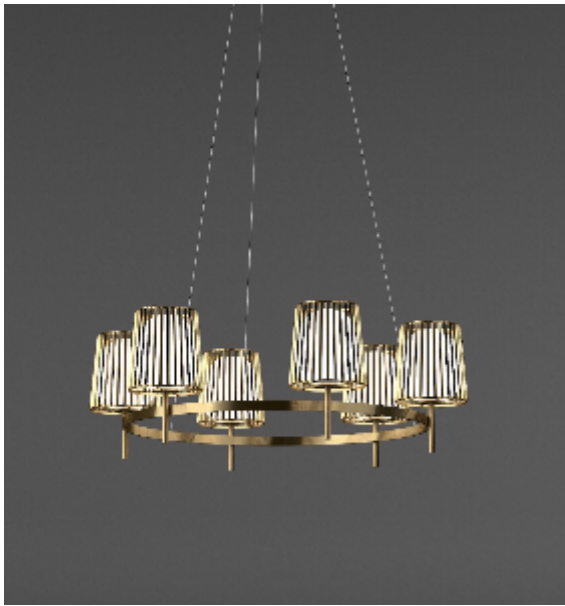

Product data sheet

Date: July 1st 2026

QUASAR

JULIA SINGLE SUSPENSION by Daniel Becker

A reinterpretation of the classic textile plissé shade. Julia series includes suspensions, chandeliers, wall, floor and table lamps. Each one consists of two shades: the outer is handmade of brass, while the inner is made of translucent glass. Both shades are connected to a classic table lamp in a way that signifies the present archetypal gesture.

DIMENSIONS

Ø 100 cm 39.4 inch
H 35 cm 13.8 inch

LIGHTSOURCE

6x E14 led, 4W, 2000-2900K, 1560 LM

FINISH

Chrome plated
Brass

TYPE.NR

14-16006
14-16006-2

CANOPY

Ø 17 cm 6.7 inch
H 5 cm 2 inch

INCLUDED

Yes

CABLELENGTH

Up to 200 cm 78 inch

15 90 123x121x70cm

TYPE	Suspension
STANDARD	The fixture is supplied with dim to warm led lamps. Black canopy with cover plate in matching colour of the fixture.
OPTIONAL	
TRANSFORMER/DRIVER	n/a
DIMMING	led dimmer
CLASSIFICATION	UL no IP20 yes
ENERGY LABEL	A+