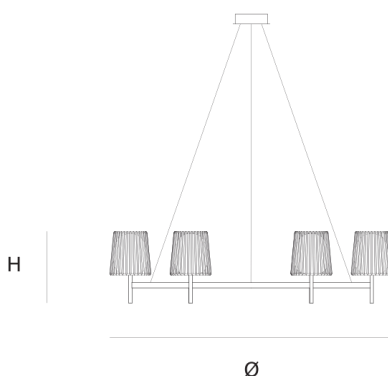

Product data sheet

Date: July 1st 2026

QUASAR

JULIA SINGLE SUSPENSION by Daniel Becker

A reinterpretation of the classic textile plissé shade. Julia series includes suspensions, chandeliers, wall, floor and table lamps. Each one consists of two shades: the outer is handmade of brass, while the inner is made of translucent glass. Both shades are connected to a classic table lamp in a way that signifies the present archetypal gesture.

DIMENSIONS

Ø 100 cm 39.4 inch
H 35 cm 13.8 inch

LIGHTSOURCE

6x E14 led, 4W, 2000-2900K, 1560 LM

FINISH

Chrome plated
Brass

TYPE.NR

14-16006
14-16006-2

CANOPY

Ø 17 cm 6.7 inch
H 5 cm 2 inch

INCLUDED

Yes

CABLELENGTH

Up to 200 cm 78 inch

15 90 123x121x70cm

TYPE	Suspension
STANDARD	The fixture is supplied with dim to warm led lamps. Black canopy with cover plate in matching colour of the fixture.
OPTIONAL	
TRANSFORMER/DRIVER	n/a
DIMMING	led dimmer
CLASSIFICATION	UL no IP20 yes
ENERGY LABEL	A+