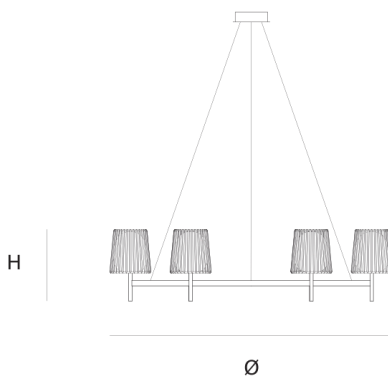

Product data sheet

Date: May 1st 2026

QUASAR

JULIA SINGLE SUSPENSION by Daniel Becker

A reinterpretation of the classic textile plissé shade. Julia series includes suspensions, chandeliers, wall, floor and table lamps. Each one consists of two shades: the outer is handmade of brass, while the inner is made of translucent glass. Both shades are connected to a classic table lamp in a way that signifies the present archetypal gesture.

DIMENSIONS

Ø 100 cm 39.4 inch
H 35 cm 13.8 inch

LIGHTSOURCE

6x E14 led, 4W, 2000-2900K, 1560 LM

FINISH

Chrome plated
Brass

TYPE.NR

14-16006
14-16006-2

CANOPY

Ø 17 cm 6.7 inch
H 5 cm 2 inch

INCLUDED

Yes

CABLELENGTH

Up to 200 cm 78 inch

15 90 123x121x70cm

TYPE	Suspension
STANDARD	The fixture is supplied with dim to warm led lamps. Black canopy with cover plate in matching colour of the fixture.
OPTIONAL	
TRANSFORMER/DRIVER	n/a
DIMMING	led dimmer
CLASSIFICATION	UL no IP20 yes
ENERGY LABEL	A+